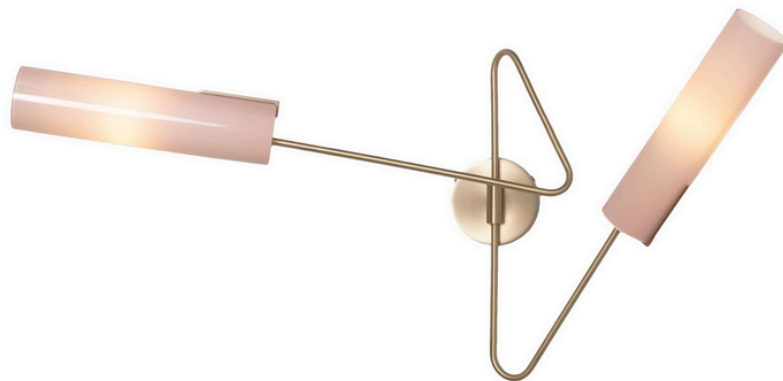

Continuum Sconce Model 03

All sconces are available right or left handed.

Model 03: Right

Model 03: Left

Materials

Hardware: Brass.

Metal finishes: satin Brass, antique Brass, satin Nickel, oil-rubbed Bronze, plus specialty finishes.

Glass shades: hand blown glass in solid colors, stripes and bi-color ombre fades. Refer to glass color guide for standard and specialty colors.

Please contact the studio for more information on custom colors or metal finishes.

Dimensions:

Model 03: 19" high, 37.5" wide, 8-24" deep

Lamping:

One 3.6 or 5W E12 candelabra base 2700K dimmable LED bulb per shade (40W or 60w incandescent equivalent) 120V or 240V.

UL Listed

METAL FINISHES

satin Brass

antique Brass

satin Nickel

oil-rubbed Bronze

polished Brass

polished Nickel

SOLID GLASS DIFFUSERS

Pink