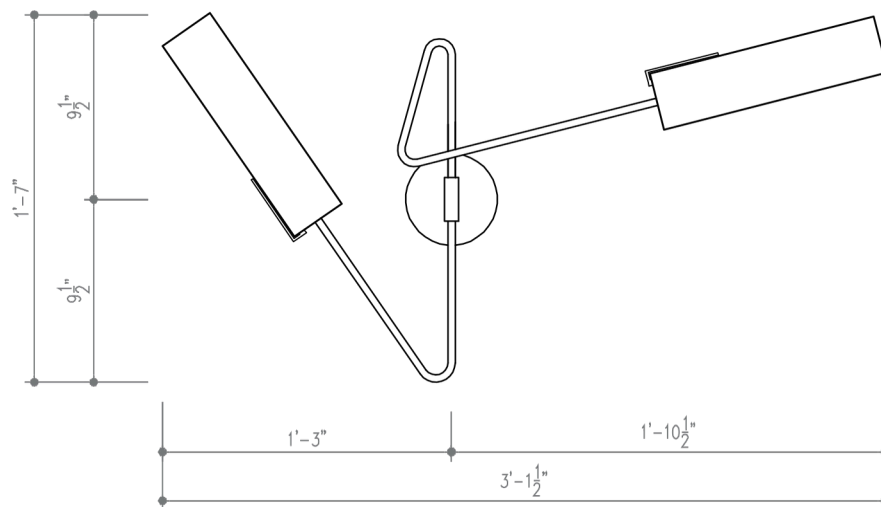

Continuum Sconce Model 03

All sconces are available right or left handed.

Model 03: Right

Model 03: Left

Materials

Hardware: Brass.

Metal finishes: satin Brass, antique Brass, satin Nickel, oil-rubbed Bronze, plus specialty finishes.

Dimensions:

Model 03: 19" high, 37.5" wide, 8-24" deep

Lamping:

One 3.6 or 5W E12 candelabra base 2700K dimmable LED bulb per shade (40W or 60w incandescent equivalent) 120V or 240V.

UL Listed

METAL FINISHES