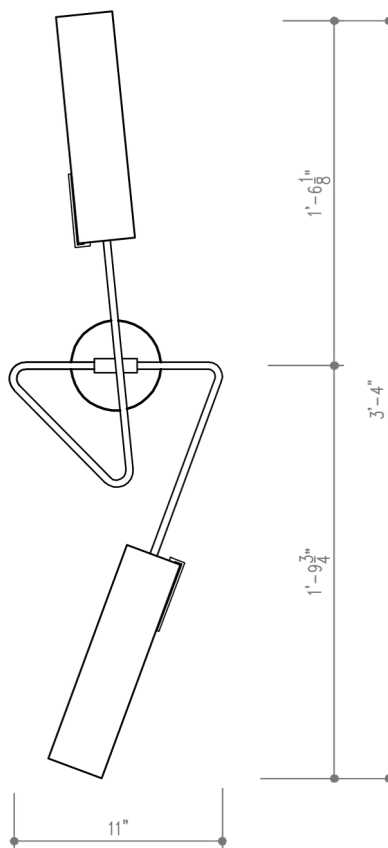

# Continuum Sconce Model 02

All sconces are available right or left handed.

Model 02: Right

Model 02: Left

## Dimensions:

Model 02: 40" high, 11" wide, 7.5" deep