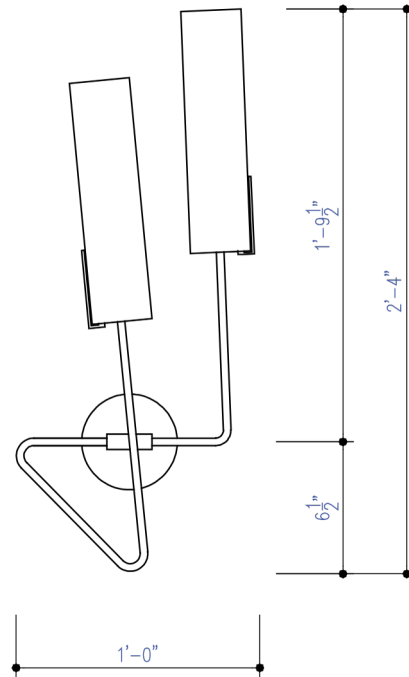

# Continuum Sconce Model 01

All sconces are available right or left handed.

Model 01: Left

Model 01: Right

## Dimensions:

Model 01: 28" high, 12" wide, 7.5" deep