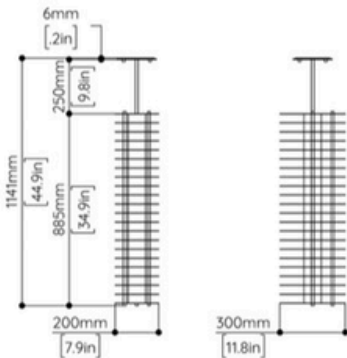

OPTION 1 (STANDARD)

Flush Canopy
Remote power supply

OPTION 2

Surface Canopy
Integral power supply
Upcharge applies