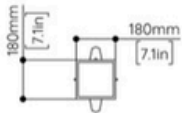

OPTION 1 (STANDARD)

Flush Canopy
Remote power supply