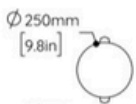

OPTION 2

Surface Canopy
Integral power supply
Upcharge applies