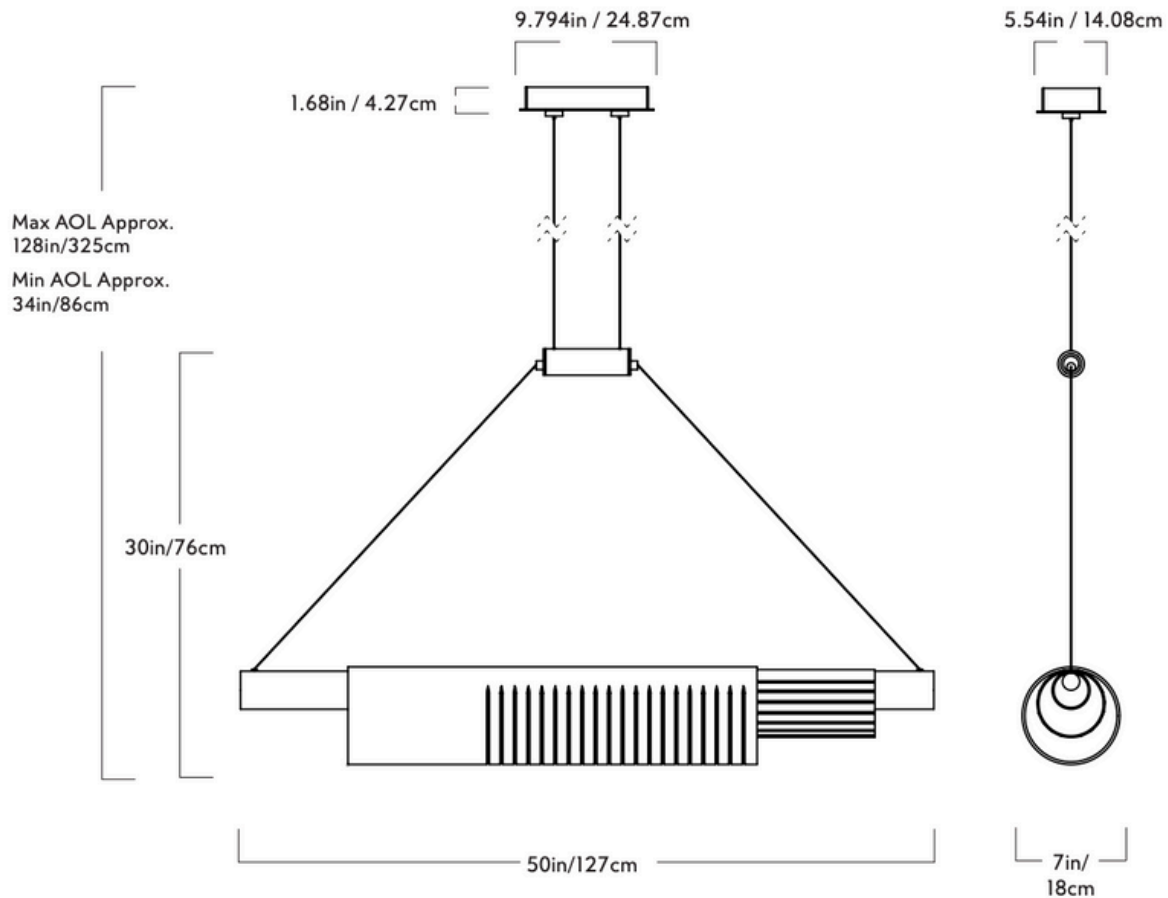

GARDE

Coax

Series
Coax

Product
Pendant 03

Dimensions
L 50in/127cm x W 7in/18cm x
H 30in/76cm

Weight
28lb/13kg

Pendant 03

Materials
Glass, aluminium, steel

Metal Finishes
Polished brass, polished nickel

Suspension
Ships with 8-foot adjustable,
aircraft cables

Canopy
9.65in x 5in rectangular canopy
in matching metal finish

Driver location
Driver located in canopy

Designed to be mounted on standard
4in. Electrical Box.
Two #8-32 screws included.
Additional mounting hardware provided
for 240V versions.