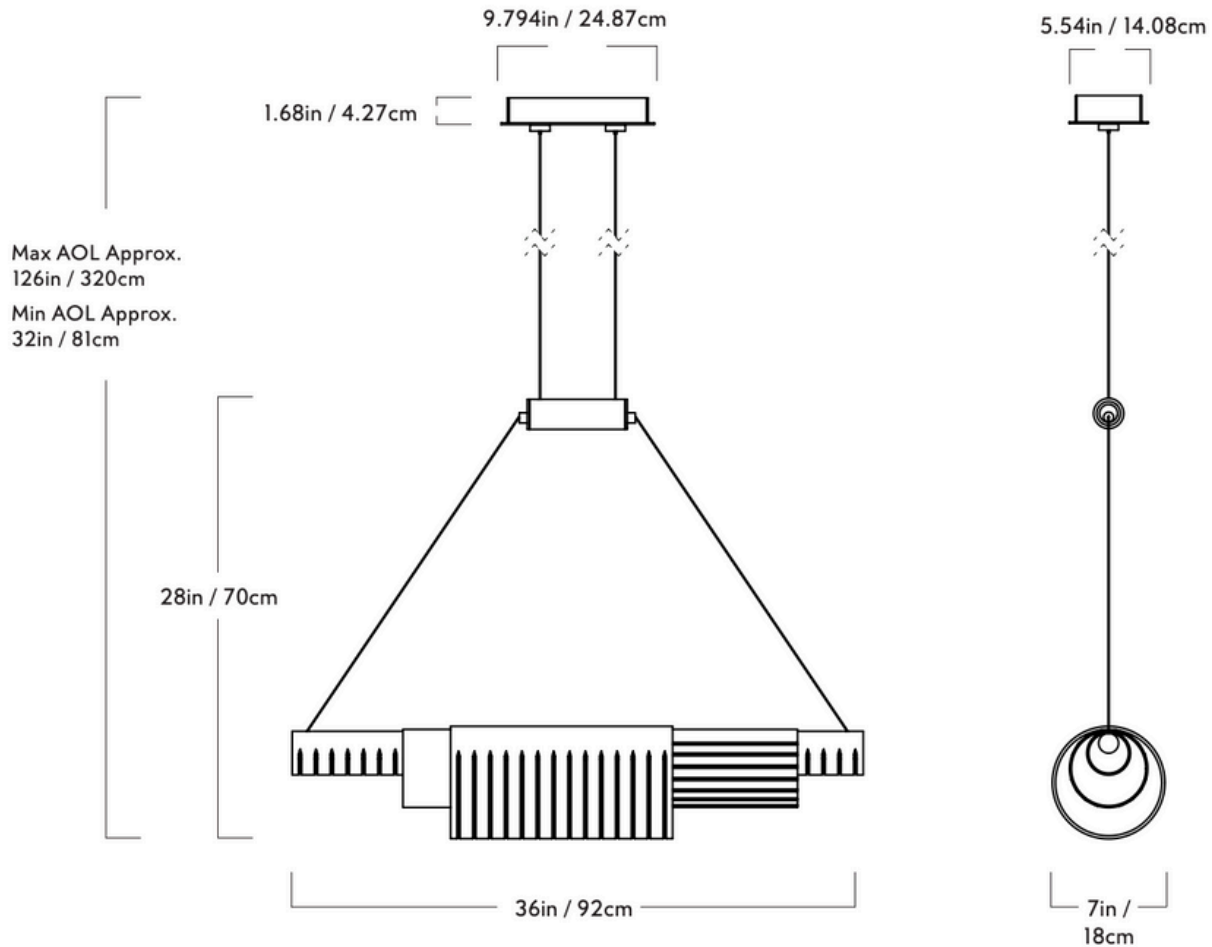

GARDE

Coax

Series
Coax

Product
Pendant 02

Dimensions
L 36in / 92cm x W 7in / 18cm x
H 28in / 70cm

Weight
22lb / 10kg

Pendant 02

Materials
Glass, aluminium, steel

Metal Finishes
Polished brass, polished nickel

Suspension
Ships with 8-foot adjustable aircraft
cables

Canopy
9.65in x 5in rectangular canopy in
matching metal finish

Certifications
UL/cUL (120V)
CE (240V)