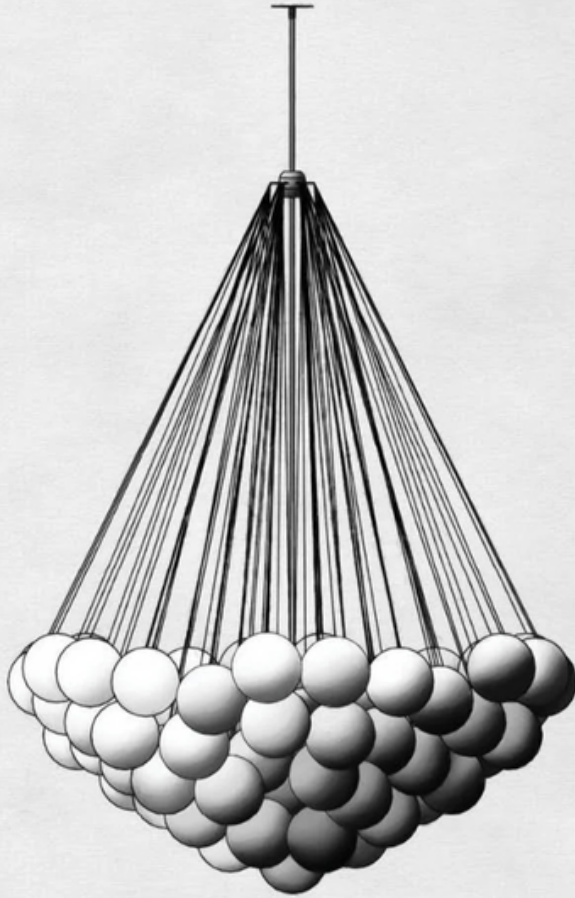

5.5 IN / 14 CM

HEIGHT TO ORDER

MAXIMUM 74 IN / 188 CM

Ø 68.5 IN / 174 CM

AGED BRASS

OIL-RUBBED BRONZE

BLACKENED BRASS

TARNISHED SILVER