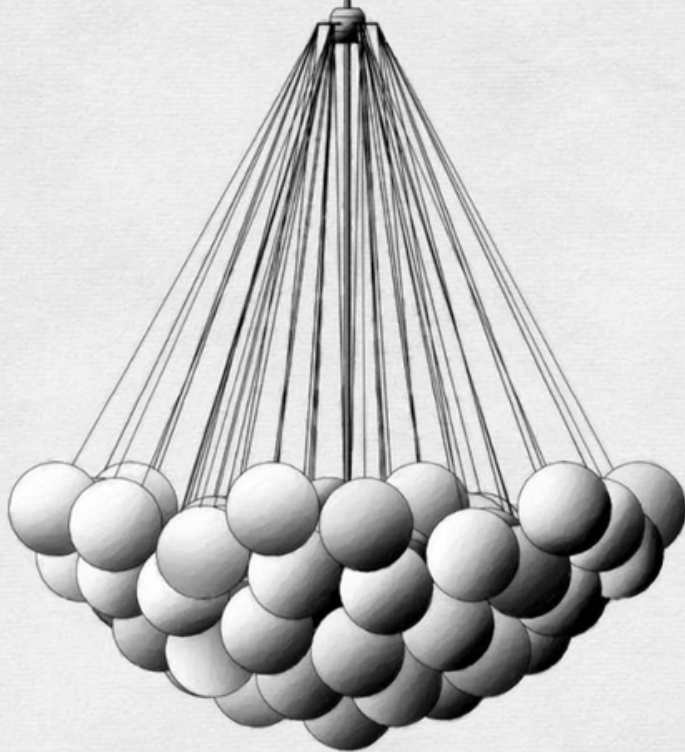

5.5 IN / 14 CM

HEIGHT TO ORDER

MAXIMUM 54 IN / 137 CM

Ø 55 IN / 140 CM

AGED BRASS

OIL-RUBBED BRONZE

BLACKENED BRASS

TARNISHED SILVER