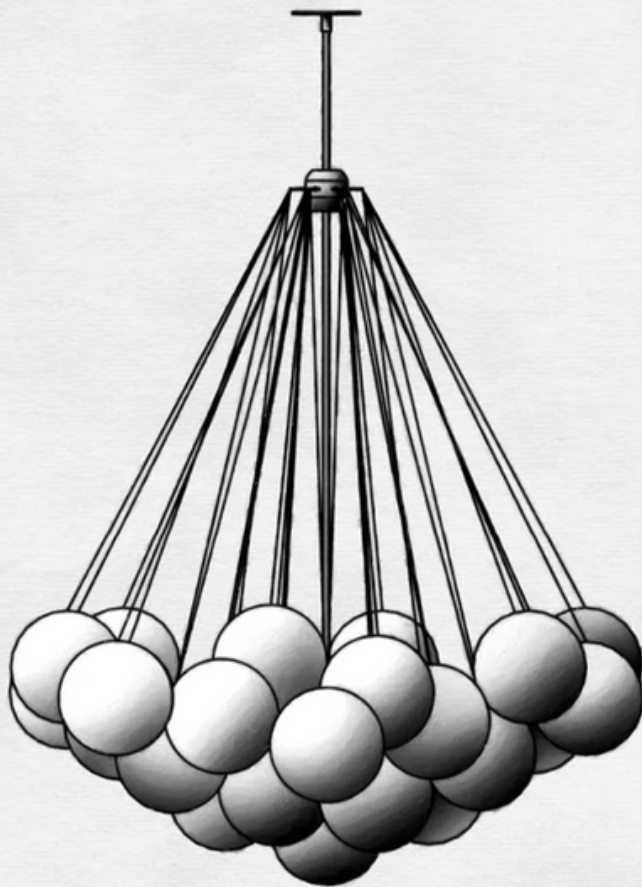

5.5 IN / 14 CM

HEIGHT TO ORDER

MAXIMUM 40.5 IN / 103 CM

Ø 37 IN / 94 CM

AGED BRASS

OIL-RUBBED BRONZE

BLACKENED BRASS

TARNISHED SILVER