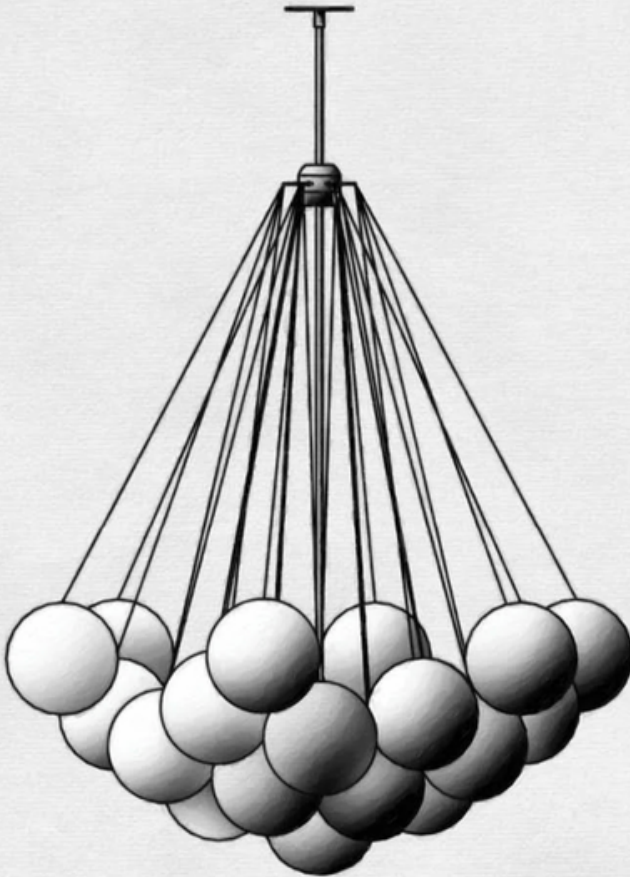

5.5 IN / 14 CM

HEIGHT TO ORDER

MAXIMUM 40 IN / 103 CM

Ø 34 IN / 86 CM

AGED BRASS

OIL-RUBBED BRONZE

BLACKENED BRASS

TARNISHED SILVER