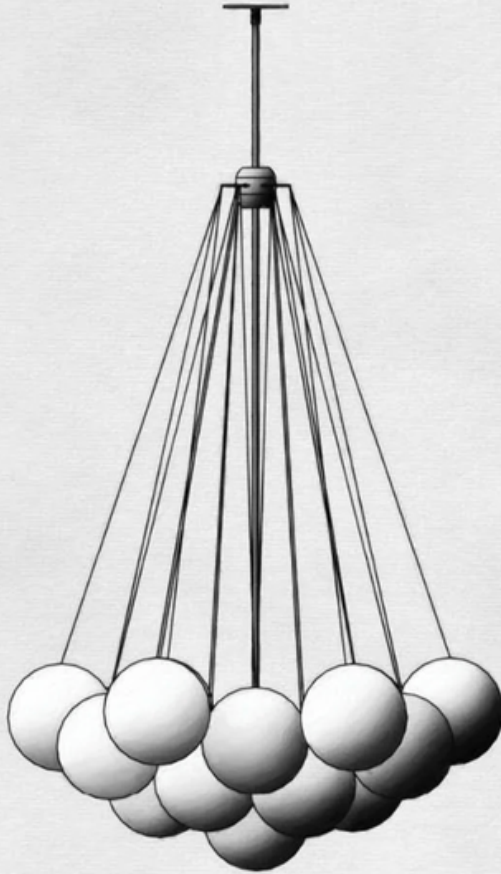

5.5 IN / 14 CM

HEIGHT TO ORDER

MAXIMUM 40 IN / 102 CM

Ø 30 IN / 77 CM

AGED BRASS

OIL-RUBBED BRONZE

BLACKENED BRASS

TARNISHED SILVER