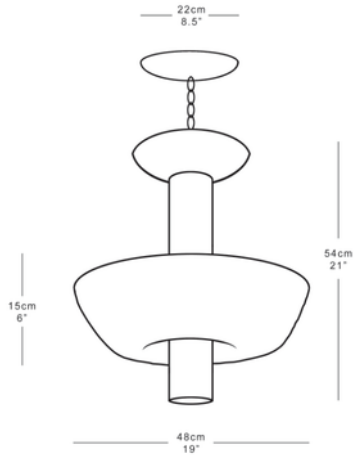

GARÐE

CISSBURY PENDANT

Lit from above and below, the Cissbury Pendant is a celebration of light, of pure organic curves and of hand sculpted texture. Dramatic uplighting from the hidden light source inside the bowl is complemented by subtle highlighting of the central column as it pierces the bowl. The Cissbury Pendant light adds a unique welcoming style and warmth to an interior.

Shown in Plaster White.

Dimensions

Large	XL
Height 54cm 21"	Height 70cm 27.5"
Diameter 48cm 19"	Diameter 86cm 34"
Weight 8.5kg 19lbs	Weight 15kg 33lbs

Finishes

Plaster White

Materials

Hand-cast plaster with eco resin

Dimming

Triac leading or trailing edge

Lamping

Integrated 24V 8/16W LED Strip
Requires 20W LED driver

Designed by Martin Huxford
Handmade in England

GARDE

CEILING FITTING