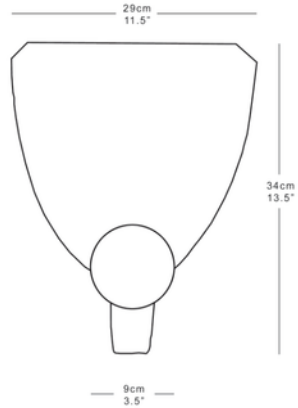

GARDE

CHARLESTON WALL LIGHT

The hand sculpted Charleston sconce captures the decorative spirit of Bloomsbury, combined with the formal restraint and simple lines of Neoclassical design to create a compelling piece. The Charleston is equally at home in country houses and modern interiors.

Shown in Plaster White.

Dimensions

Height 34cm 13.5"

Width 29cm 11.5"

Depth 8cm 3"

Weight 3kg 7lbs

Finishes

Plaster White

Materials

Hand-cast Jesmonite

Dimming

Yes

Lamping

E12 LED Max 7W 120V

Handmade in England