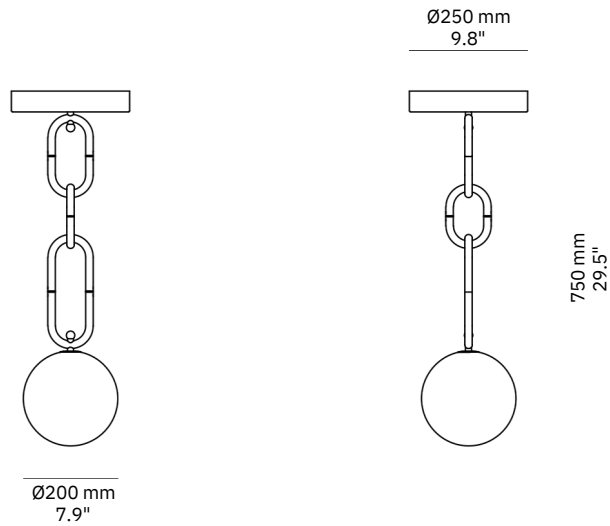

Chain Chain Chain

Material
Brass

Finishes
Brushed, Aged, Bronzed, Polished, Plated or Coated

Blown Glass Shell
ø 200 mm Opal

Weight
approx 4kg

US / Canada
Lamp: 12V G4 LED
Lamp Specs: 2700K, 5W, 500 lm
Driver: 12V driver supplied
Dimming: ELV, DALI and 0/1-10V options

Junction Box Compatibility
Suits 3.5" or 4" Octagonal Box *

* See end of document for information

BRUSHED BRASS

BRONZED BRASS

AGED BRASS

MATTE BLACK

CHROME PLATED

POLISHED BRASS