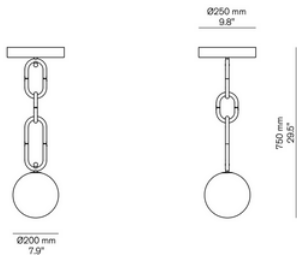

Chain Chain Chain