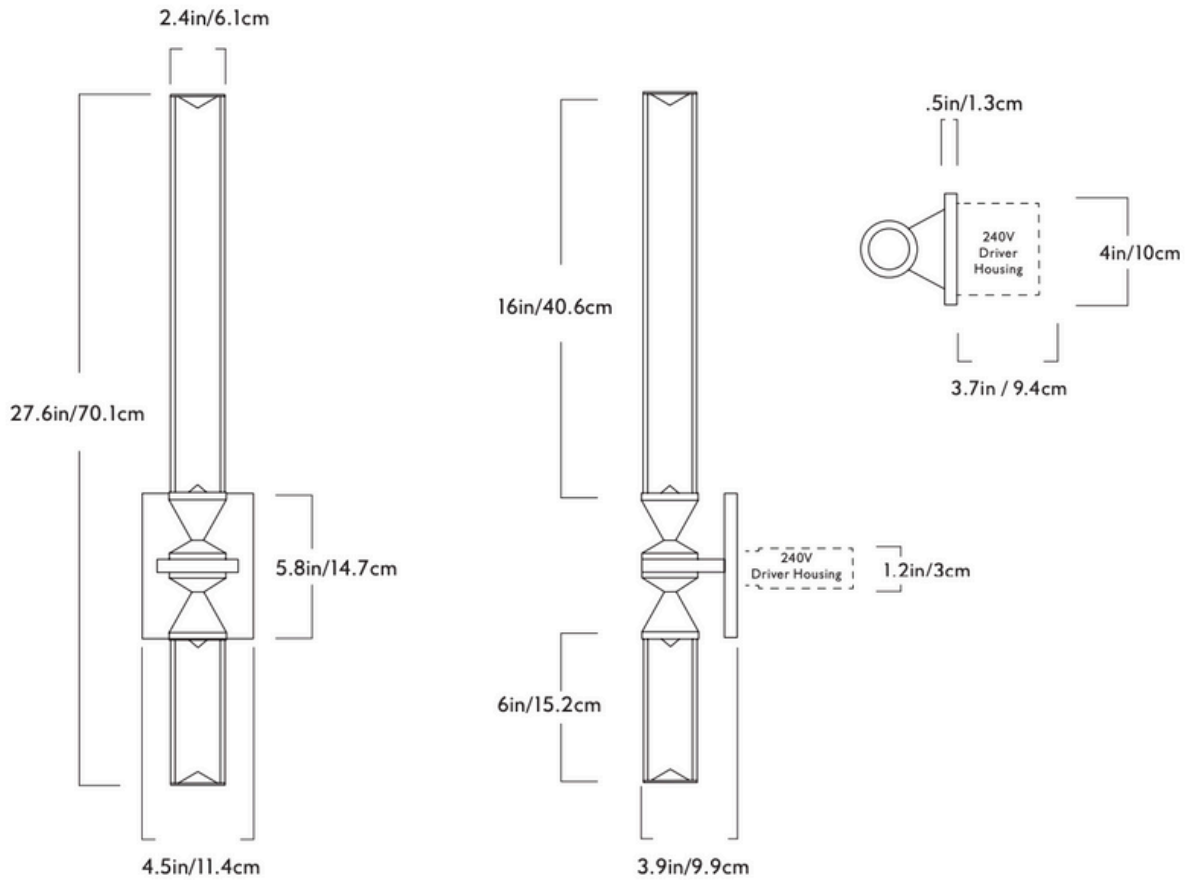

GARDE

Castle

Series
Castle

Product
Sconce 02

Dimensions
H 27.6in/70.1cm x W 4.5in/11.4cm x
D 3.9in/9.9cm

Weight
3.6lb/1.6kg

Materials
Machined aluminum, glass

Sconce 02

Finishes / Colors
Black, bronze, brushed brass

Glass Options
Clear, cream, smoke

Back Plate
Rectangle in matching metal finish

Driver location
H 1in x W 1.6in x L 3.3in
120V: Driver to be installed in
the wall J-box.
240V: Driver to be installed in the
provided enclosure.

Certifications
UL, cUL (120V)
CE, CB (240V)

120V LED Illumination

Integrated LED
Wattage: 10 Watts
Lumens (Clear): 500 Lumens est.
Lumens (Cream): 400 Lumens est.
Lumens (Smoke): 200 Lumens est.
Color Temperature: 2700K, 90 CRI
LED Lifetime: 50,000 hours est.
Dimming: TRIAC, ELV or 0-10V

Fixture Mounting

Designed to be mounted on standard
4in. Electrical Box.
Two #8-32 screws included.
Additional mounting hardware provided
for 240V versions.