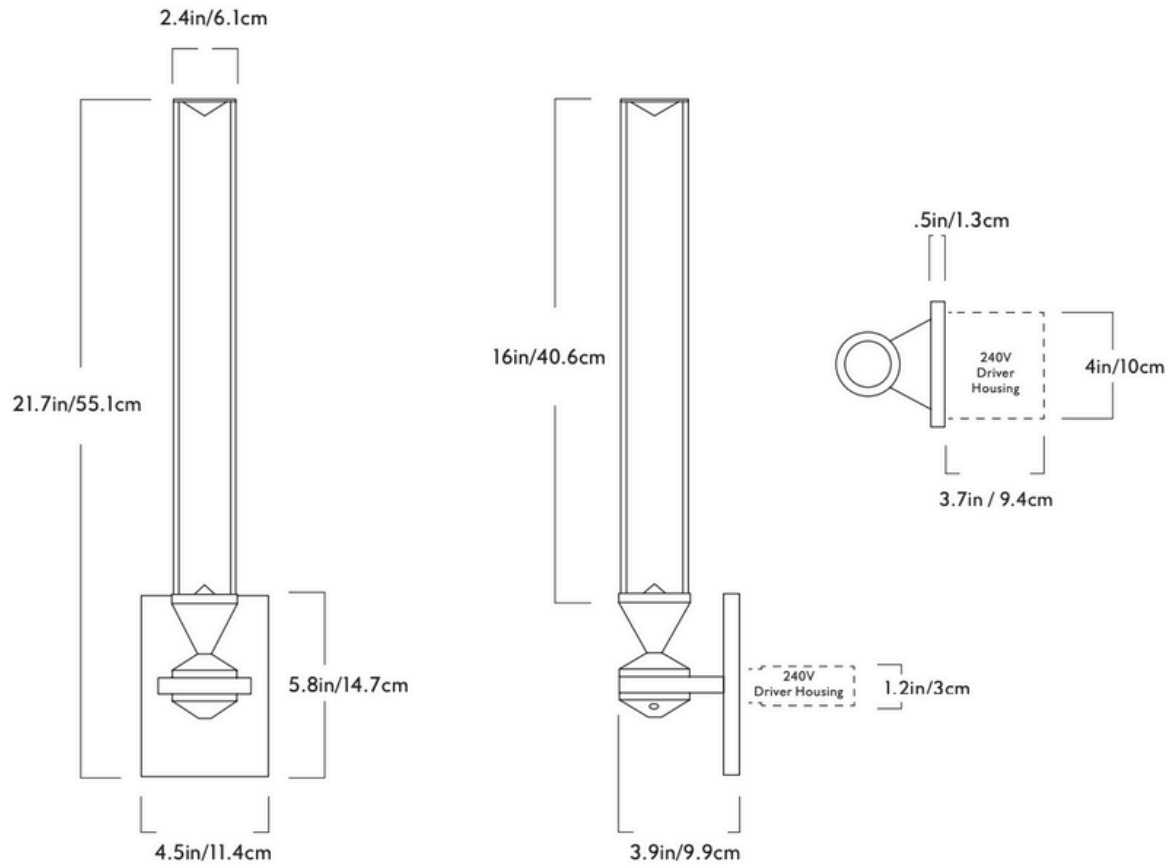

GARDE

Castle

Series
Castle

Product
Sconce 01

Dimensions
H 21.7in/55.1cm x W 4.5in/11.4cm x
D 3.9in/9.9cm

Weight
3lb/1.4kg

Materials
Machined aluminum, glass

Sconce 01

Finishes / Colors
Black, bronze, brushed brass

Glass Options
Clear, cream, smoke

Back Plate
Rectangle in matching metal finish

Driver location
H 1in x W 1.6in x L 3.3in
120V: Driver to be installed in
the wall J-box.
240V: Driver to be installed in the
provided enclosure.

Certifications
UL, cUL (120V)
CE, CB (240V)

120V LED Illumination

Integrated LED
Wattage: 10 Watts
Lumens (Clear): 250 Lumens est.
Lumens (Cream): 200 Lumens est.
Lumens (Smoke): 100 Lumens est.
Color Temperature: 2700K, 90 CRI
LED Lifetime: 50,000 hours est.
Dimming: TRIAC, ELV or 0-10V

Fixture Mounting

Designed to be mounted on standard
4in. Electrical Box.
Two #8-32 screws included.
Additional mounting hardware provided
for 240V versions.