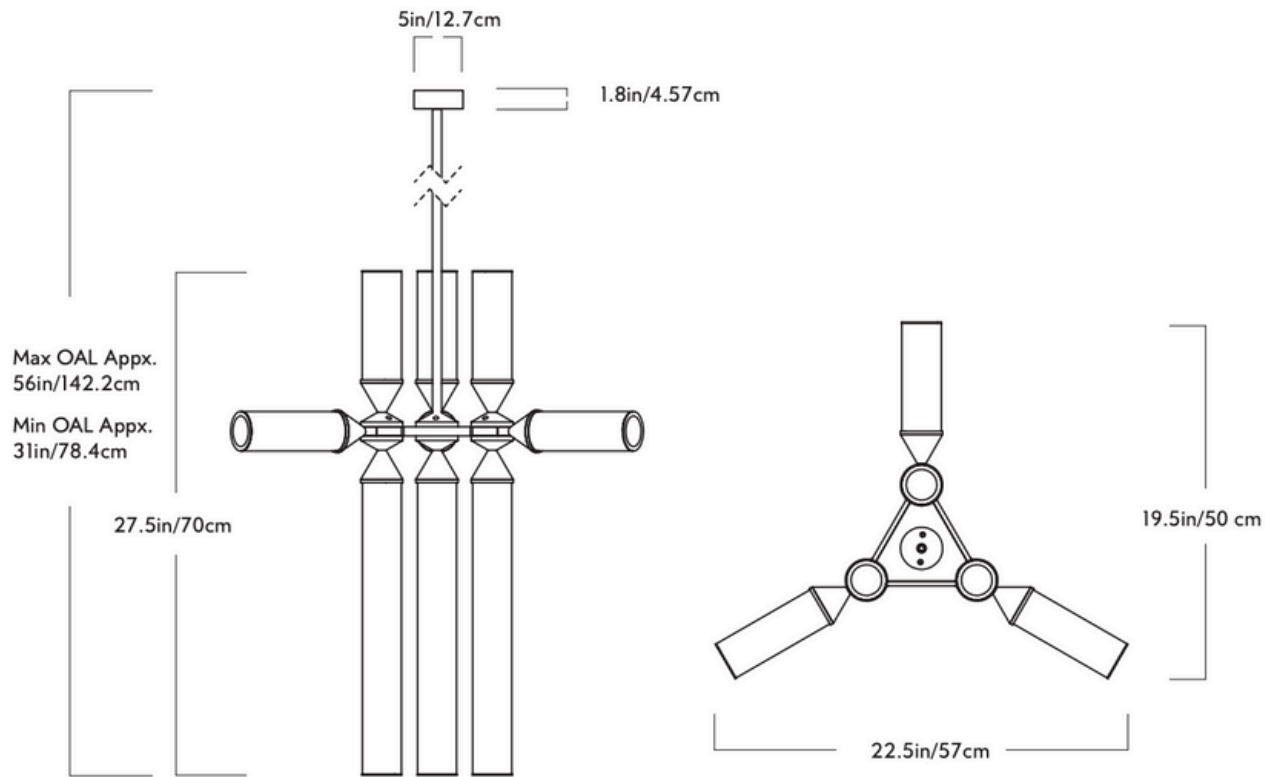

GARDE

Castle

9-02

Series
Castle

Product
9-02

Dimensions
L 22.5in/57cm x W 19.5in/50cm x
H 27.5in/70cm

Weight
9lb/4.1kg

Materials
Machined aluminum, glass

Finishes / Colors
Black, bronze, brushed brass

Glass Options
Clear, cream, smoke

Suspension
½-inch aluminum stem in matching metal
finish. 35-inch length included with
lamp. 72-inch length available
for additional cost. Stem length can
be adjusted on site.

Canopy
5-inch round in matching metal finish

Ceiling Slope
0° mounting slope.
Up to 90° variable hang-straight
available upon request.

Driver location
Driver located in the canopy

Certifications
UL, cUL (120V)
CE, CB (240V)

Fixture Mounting
Designed to be mounted on standard
4in. Electrical Box.
Two #8-32 screws included.
Additional mounting hardware provided
for 240V versions.