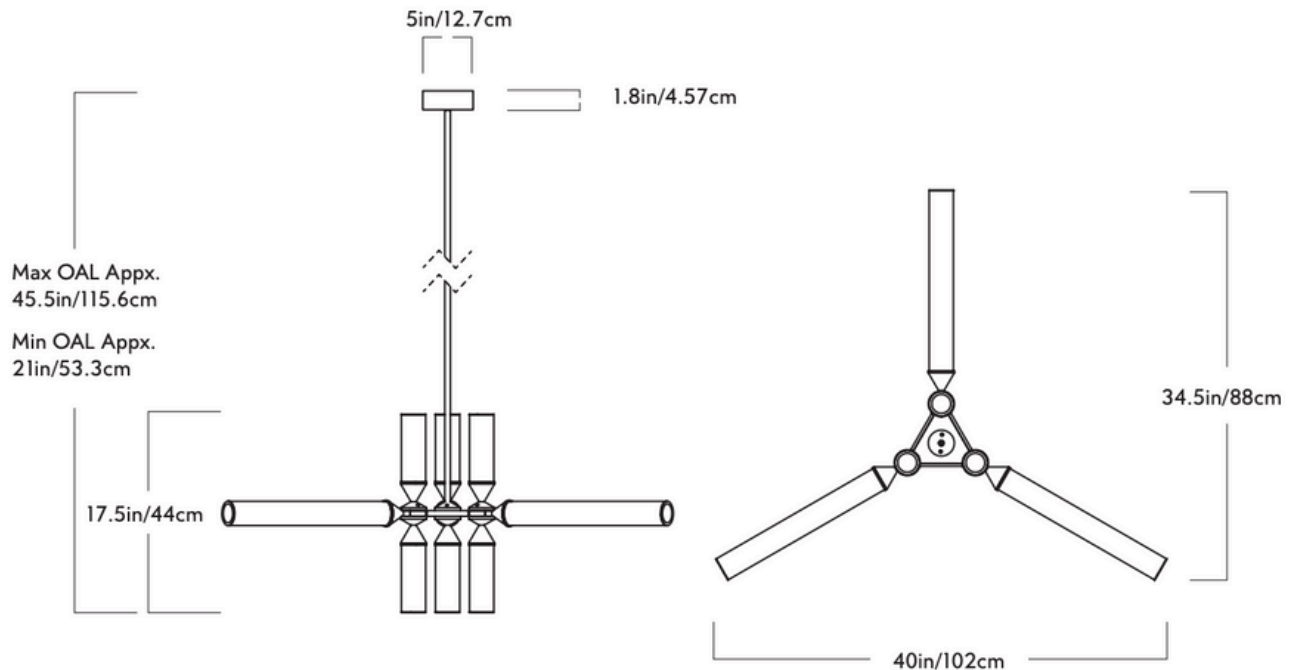

GARDE

Castle

9-01

Series

Castle

Product

9-01

Dimensions

L 40in/102cm x W 34.5in/88cm x H 17.5in/44cm

Weight

9lb/4.1kg

Materials

Machined aluminum, glass

Finishes / Colors

Black, bronze, brushed brass

Glass Options

Clear, cream, smoke

Suspension

1/2-inch aluminum stem in matching metal finish. 35-inch length included with lamp. 72-inch length available for additional cost. Stem length can be adjusted on site.

Canopy

5-inch round in matching metal finish

Ceiling Slope

0° mounting slope.
Up to 90° variable hang-straight available upon request.

Driver location

Driver located in the canopy

Certifications

UL, cUL (120V)
CE, CB (240V)

120V LED Illumination

Integrated LED

Wattage: 45 Watts

Lumens (Clear): 2200 Lumens est.

Lumens (Cream): 1700 Lumens est.

Lumens (Smoke): 700 Lumens est.

Color Temperature: 2700K, 90 CRI

LED Lifetime: 50,000 hours est.

Dimming: TRIAC, ELV or 0-10V

240V LED Illumination

Integrated LED

Wattage: 45 Watts

Lumens (Clear): 2200 Lumens est.

Lumens (Cream): 1700 Lumens est.

Lumens (Smoke): 700 Lumens est.

Color Temperature: 2700K, 90 CRI

LED Lifetime: 50,000 hours est.

Dimming: ELV or 0-10V

Fixture Mounting

Designed to be mounted on standard

4in. Electrical Box.

Two #8-32 screws included.

Additional mounting hardware provided for 240V versions.