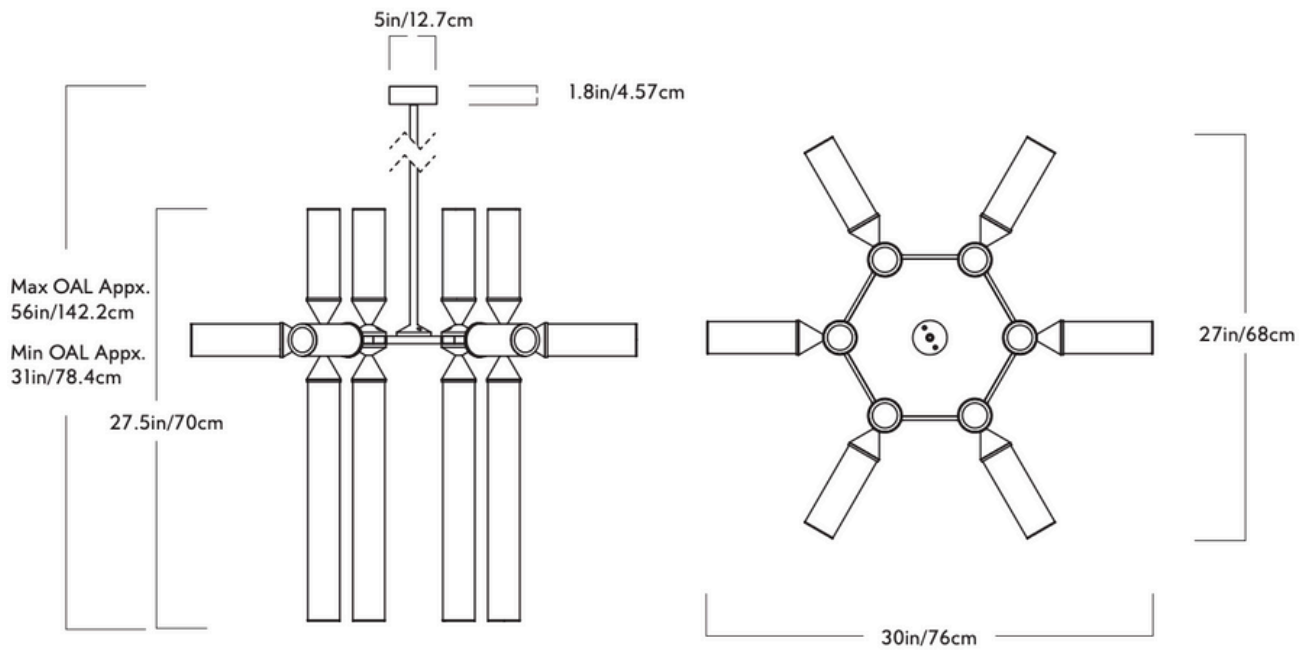

GARDE

Castle

18-02

Series
Castle

Product
18-02

Dimensions
L 30in/76cm x W 27in/68cm x
H 27.5in/70cm

Weights
21.5lb/9.8kg

Materials
Machined aluminum, glass

Finishes / Colors
Black, bronze, brushed brass

Glass Options
Clear, cream, smoke

Suspension
½-inch aluminum stem in matching metal finish. 35-inch length included with lamp. 72-inch length available for additional cost. Stem length can be adjusted on site.

Canopy
5-inch round in matching metal finish

Ceiling Slope
0° mounting slope.
Up to 90° variable hang-straight available upon request.

Driver location
Driver located in the canopy

Certifications
UL, cUL (120V)
CE, CB (240V)

Fixture Mounting

Designed to be mounted on standard 4in. Electrical Box.
Two #8-32 screws included.
Additional mounting hardware provided for 240V versions.