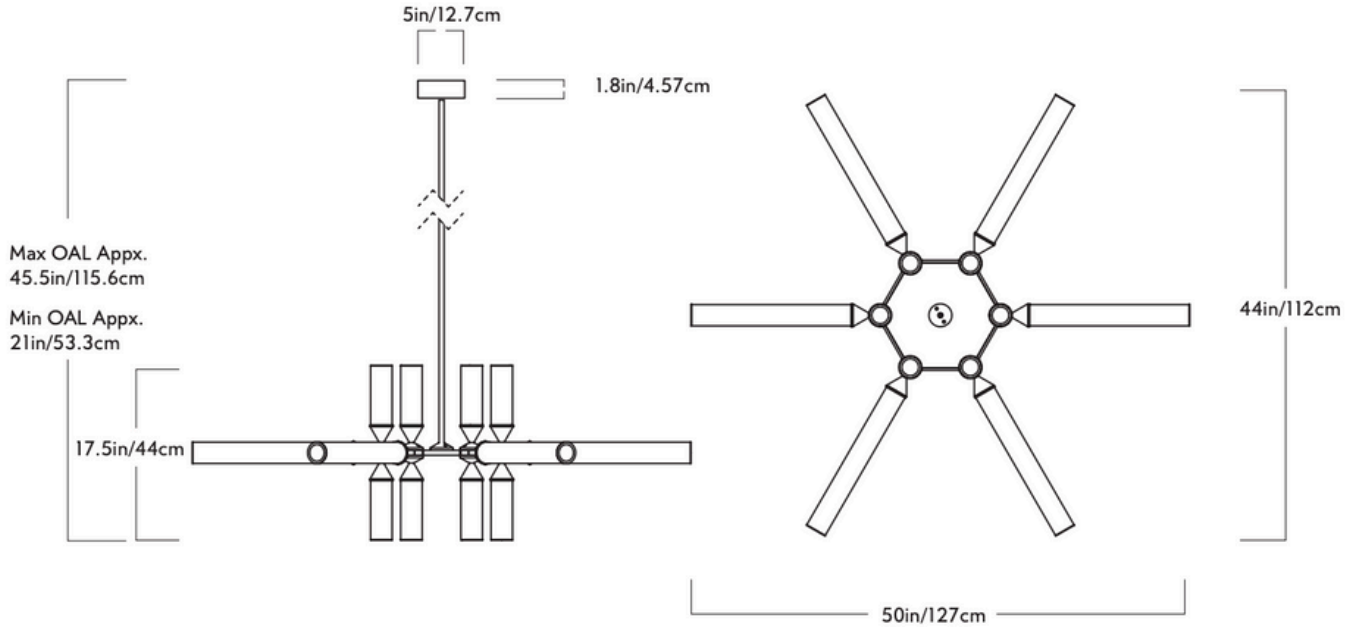

GARDE

Castle

18-01

Series

Castle

Product

18-01

Dimensions

L 44in/112cm x W 50in/127cm x
H 17.5in/44cm

Weights

21.5lb/9.8kg

Materials

Machined aluminum, glass

Finishes / Colors

Black, bronze, brushed brass

Glass Options

Clear, cream, smoke

Suspension

½-inch aluminum stem in matching metal finish. 35-inch length included with lamp. 72-inch length available for additional cost. Stem length can be adjusted on site.

Canopy

5-inch round in matching metal finish

Ceiling Slope

0° mounting slope.
Up to 90° variable hang-straight available upon request.

Driver location

Driver located in the canopy

Certifications

UL, cUL (120V)
CE, CB (240V)

120V LED Illumination

Integrated LED
Wattage: 45 Watts
Lumens (Clear): 4450 Lumens est.
Lumens (Cream): 3450 Lumens est.
Lumens (Smoke): 1400 Lumens est.
Color Temperature: 2700K, 90 CRI
LED Lifetime: 50,000 hours est.
Dimming: TRIAC, ELV or 0-10V