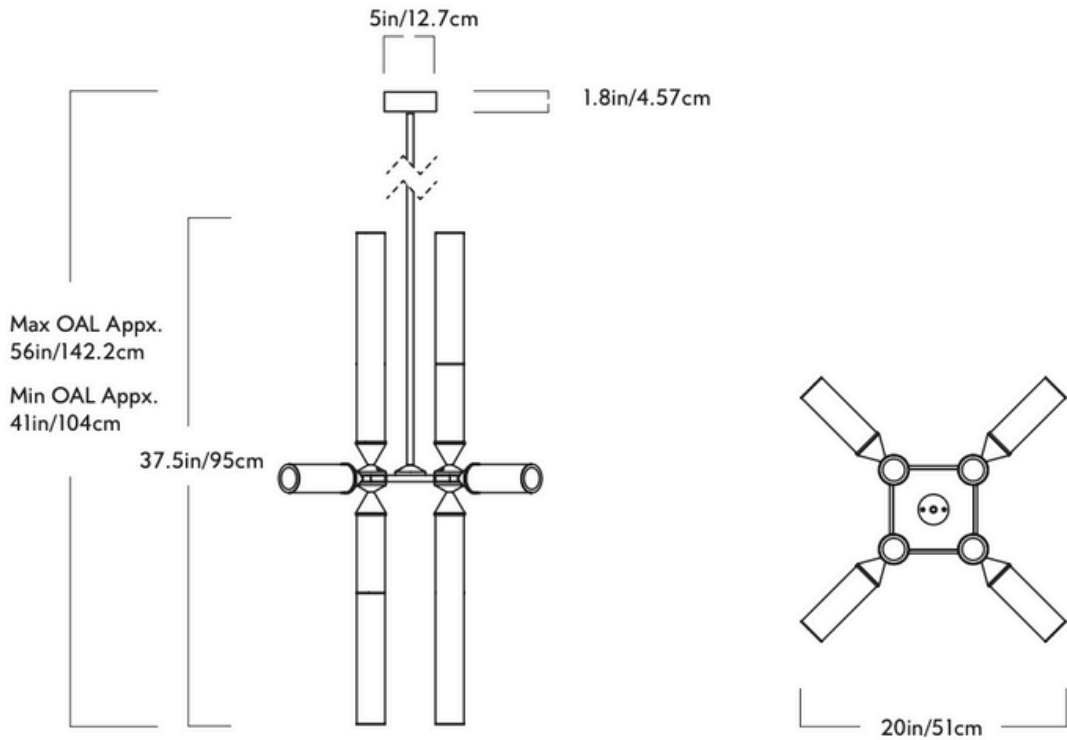

GARDE

Castle

12-04

Series Castle

Product 12-04

Dimensions L 20in/51cm x W 20in/51cm x H 37.5in/95cm

Weight 12.5lb/5.7kg

Materials Machined aluminum, glass

Finishes / Colors Black, bronze, brushed brass

Glass Options Clear, cream, smoke

Suspension ½-inch aluminum stem in matching metal finish. 35-inch length included with lamp. 72-inch length available for additional cost. Stem length can be adjusted on site.

Canopy 5-inch round in matching metal finish

Ceiling Slope 0° mounting slope. Up to 90° variable hang-straight available upon request.

Driver location Driver located in the canopy

Certifications UL, cUL (120V) CE, CB (240V)

Fixture Mounting Designed to be mounted on standard 4in. Electrical Box. Two #8-32 screws included. Additional mounting hardware provided for 240V versions.