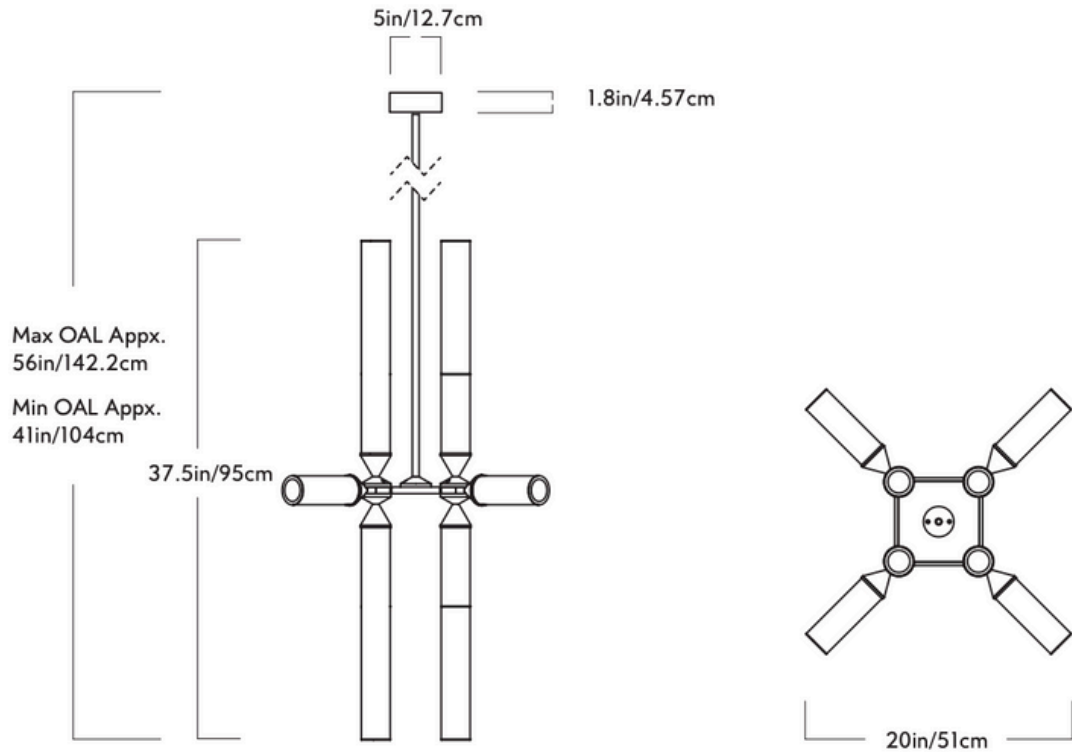

GARDE

Castle

12-03

Series
Castle

Product
12-03

Dimensions
L 20in/51cm x W 20in/51cm x
H 37.5in/95cm

Weight
12.5lb/5.7kg

Materials
Machined aluminum, glass

Finishes / Colors
Black, bronze, brushed brass

Glass Options
Clear, cream, smoke

Suspension
½-inch aluminum stem in matching metal finish. 35-inch length included with lamp. 72-inch length available for additional cost. Stem length can be adjusted on site.

Canopy
5-inch round in matching metal finish

Ceiling Slope
0° mounting slope.
Up to 90° variable hang-straight available upon request.

Driver location
Driver located in the canopy

Certifications
UL, cUL (120V)
CE, CB (240V)

120V LED Illumination
Integrated LED
Wattage: 45 Watts
Lumens (Clear): 2950 Lumens est.
Lumens (Cream): 2300 Lumens est.
Lumens (Smoke): 900 Lumens est.
Color Temperature: 2700K, 90 CRI
LED Lifetime: 50,000 hours est.
Dimming: TRIAC, ELV or 0-10V

240V LED Illumination
Integrated LED
Wattage: 45 Watts
Lumens (Clear): 2950 Lumens est.
Lumens (Cream): 2300 Lumens est.
Lumens (Smoke): 900 Lumens est.
Color Temperature: 2700K, 90 CRI
LED Lifetime: 50,000 hours est.
Dimming: ELV or 0-10V

Fixture Mounting
Designed to be mounted on standard 4in. Electrical Box.
Two #8-32 screws included.
Additional mounting hardware provided for 240V versions.