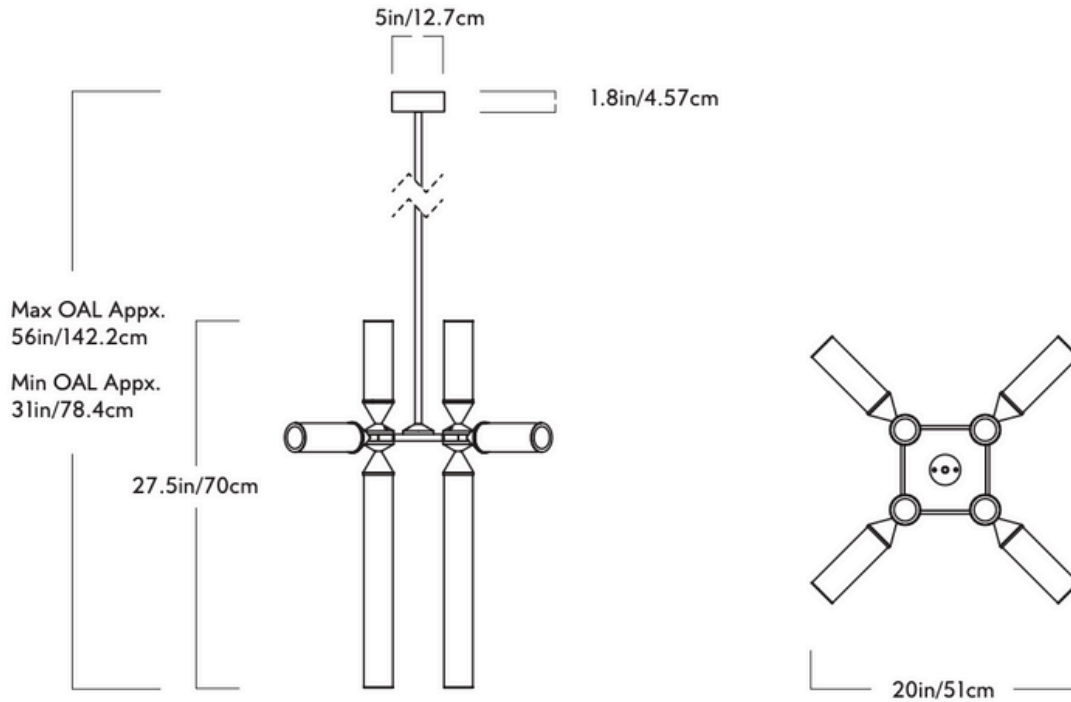

GARDE

Castle

12-02

Series Castle

Product 12-02

Dimensions L 20in/51cm x W 20in/51cm x H 27.5in/70cm

Weight 12.5lb/5.7kg

Materials Machined aluminum, glass

Finishes / Colors Black, bronze, brushed brass

Glass Options Clear, cream, smoke

Suspension ½-inch aluminum stem in matching metal finish. 35-inch length included with lamp. 72-inch length available for additional cost. Stem length can be adjusted on site.

Canopy 5-inch round in matching metal finish

Ceiling Slope 0° mounting slope. Up to 90° variable hang-straight available upon request.

Driver location Driver located in the canopy

Certifications UL, cUL (120V) CE, CB (240V)

Fixture Mounting

Designed to be mounted on standard
4in. Electrical Box.
Two #8-32 screws included.
Additional mounting hardware provided
for 240V versions.