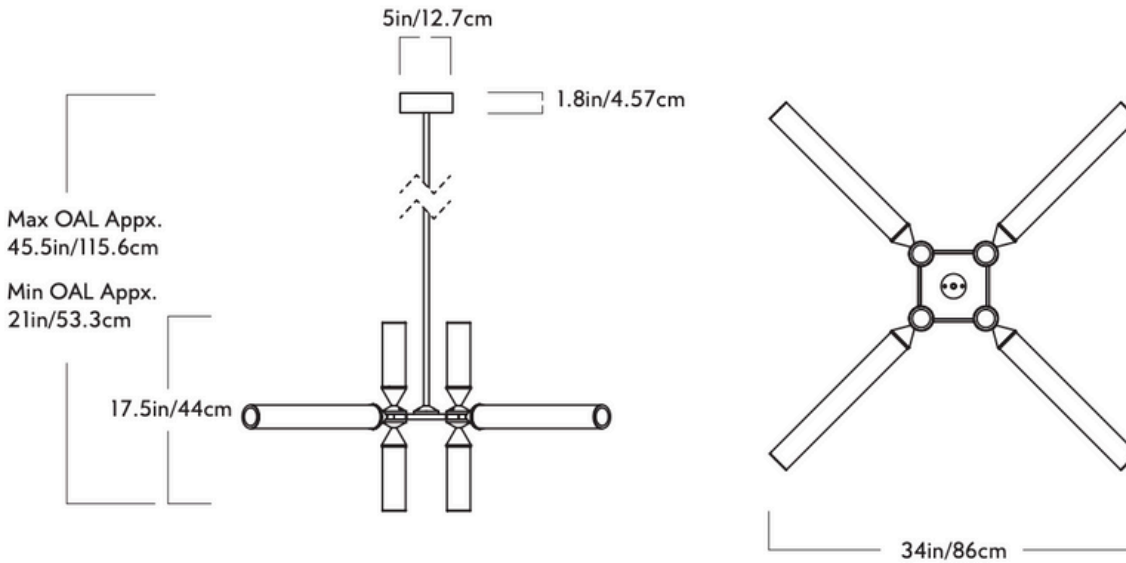

GARDE

Castle

12-01

Series
Castle

Product
12-01

Dimensions
L 34in/86cm x W 34in/86cm x
H 17.5in/44cm

Weight
12.5lb/5.7kg

Materials
Machined aluminum, glass

Finishes / Colors
Black, bronze, brushed brass

Glass Options
Clear, cream, smoke

Suspension
½-inch aluminum stem in matching metal
finish. 35-inch length included with
lamp. 72-inch length available
for additional cost. Stem length can
be adjusted on site.

Canopy
5-inch round in matching metal finish

Ceiling Slope
0° mounting slope.
Up to 90° variable hang-straight
available upon request.

Driver location
Driver located in the canopy

Certifications
UL, cUL (120V)
CE, CB (240V)

Fixture Mounting

Designed to be mounted on standard
4in. Electrical Box.
Two #8-32 screws included.
Additional mounting hardware provided
for 240V versions.