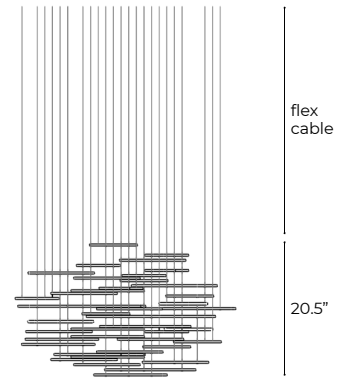

Bruma Chandelier Sphere 85

BMCHSP85

IP20

Materials

Murano Glass and Aluminium

Weight (excluded canopy)

~41 lbs

Power Input

110-120V 50-60Hz

Light Source (included)

3 Proprietary LEDs. Tot. 43.1W, 4652 Lumens,
2700K warm white. CRI>90.
75% downwards and 25% upwards.

CONFIGURATION

STEP 1 - CHOOSE YOUR METAL + GLASS FINISH

METAL + GLASS