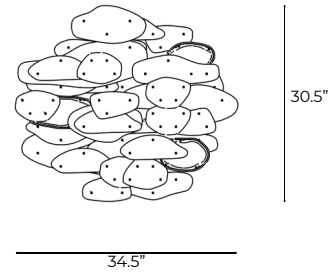

Bruma Chandelier Sphere 85

BMCHSP85

IP20

Materials

Murano Glass and Aluminium

Weight (excluded canopy)

~41 lbs

Power Input

110-120V 50-60Hz

Light Source (included)

3 Proprietary LEDs. Tot. 43.1W, 4652 Lumens,
2700K warm white. CRI>90.
75% downwards and 25% upwards.