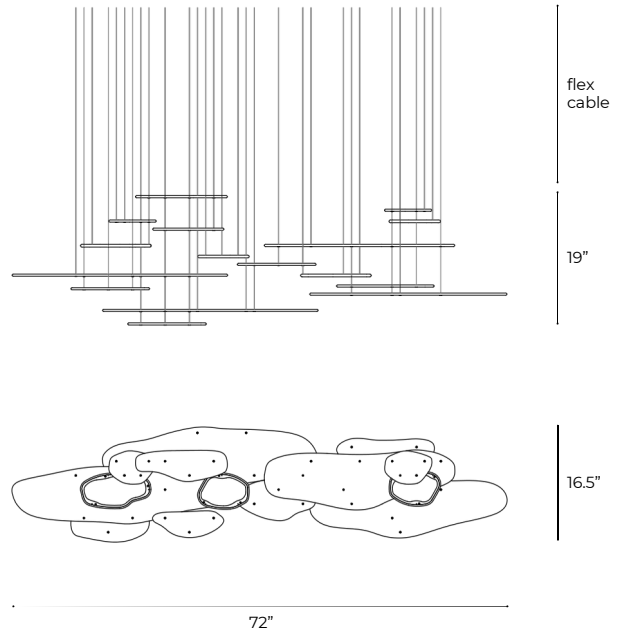

Bruma Chandelier Sparse 185

BMCHSE185

IP20

Materials

Murano Glass and Aluminium

Weight (excluded canopy)

~37.5 lbs

Power Input

110-120V 50-60Hz

Light Source (included)

4 Proprietary LEDs. Tot. 59.2 W, 6008 Lumens,

2700K warm white. CRI>90.

75% downwards and 25% upwards.