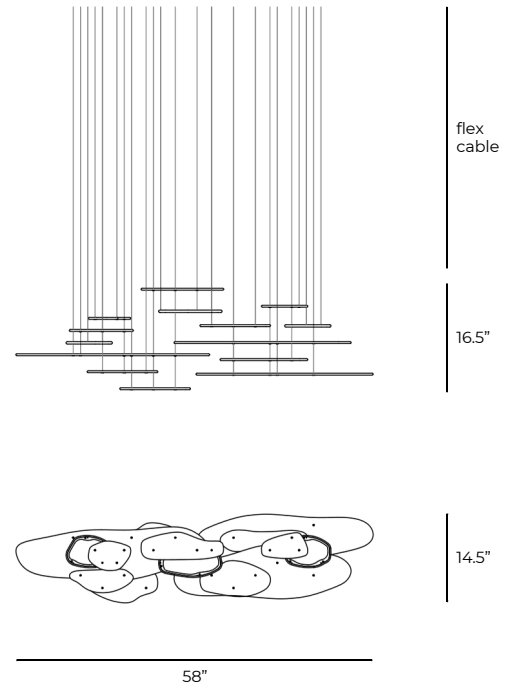

## Materials

Murano Glass and Aluminium

**Weight (excluded canopy)**

~30 lbs

## Light Source (included)

3 Proprietary LEDs. Tot. 43.1W, 4652 Lumens,

2700K warm white. CRI>90.

75% downwards and 25% upwards.