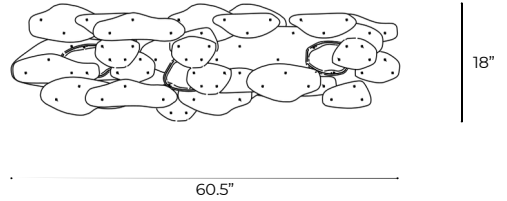

Bruma Chandelier Dense 150

BMCHDE150

IP20

Materials

Murano Glass and Aluminium

Weight (excluded canopy)

~56 lbs

Power Input

110-120V 50-60Hz

Light Source (included)

4 Proprietary LEDs. Tot. 59.2W, 6008 Lumens,
2700K warm white. CRI>90.
75% downwards and 25% upwards.