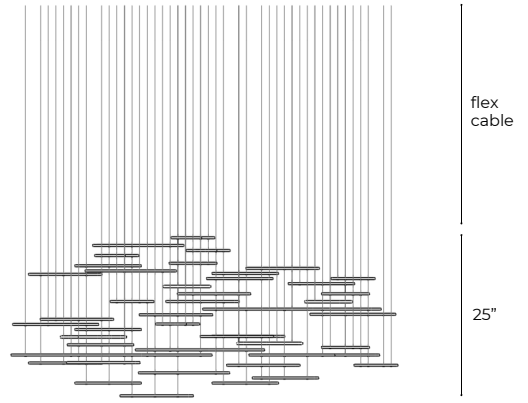

Bruma Chandelier Dense 150

BMCHDE150

IP20

Materials

Murano Glass and Aluminium

Weight (excluded canopy)

~56 lbs

Power Input

110-120V 50-60Hz

Light Source (included)

4 Proprietary LEDs. Tot. 59.2W, 6008 Lumens,
2700K warm white. CRI>90.
75% downwards and 25% upwards.

CONFIGURATION

STEP 1 - CHOOSE YOUR METAL + GLASS FINISH

METAL + GLASS