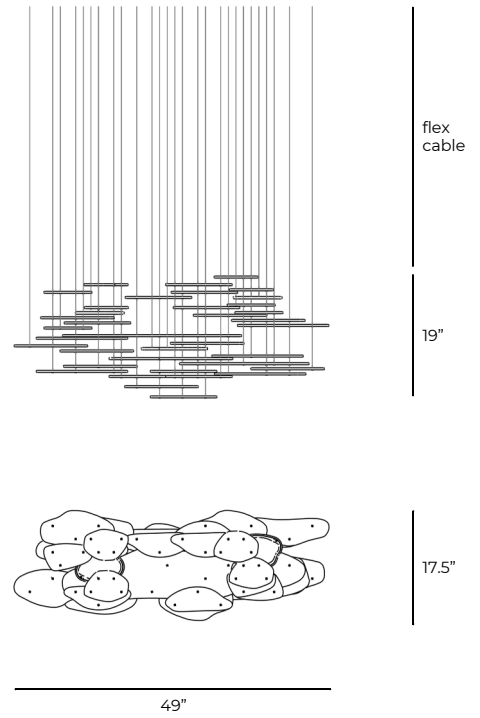

# Bruma Chandelier Dense 125

BMCHDE125

IP20

**Materials**

Murano Glass and Aluminium

**Weight (excluded canopy)**

~43 lbs

**Power Input**

110-120V 50-60Hz

**Light Source (included)**

3 Proprietary LEDs. Tot. 43.1W, 4652 Lumens,  
2700K warm white. CRI>90.  
75% downwards and 25% upwards.

CONFIGURATION

**STEP 1 - CHOOSE YOUR METAL + GLASS FINISH**

W48.4" X D16.9" X H1.4"

WHITE RAL 9016

PHASECUT

\*Custom Canopy Colour (RAL Classic) available on request

**+ Single canopy with built-in Driver and Alternative dimmable standards**, if required by electrician.

W48.4" X D16.9" X H1.4"

WHITE RAL 9016

1-10 VOLT