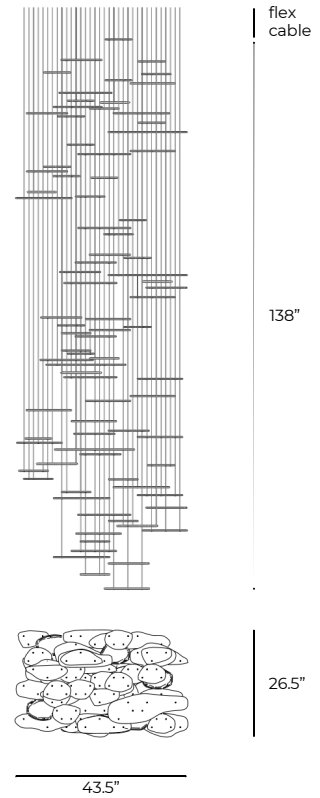

## Weight (excluded canopy)

~85 lbs

## Light Source (included)

6 Proprietary LEDs. Tot. 88.8W, 9012 Lumens,  
2700K warm white. CRI>90.  
75% downwards and 25% upwards.