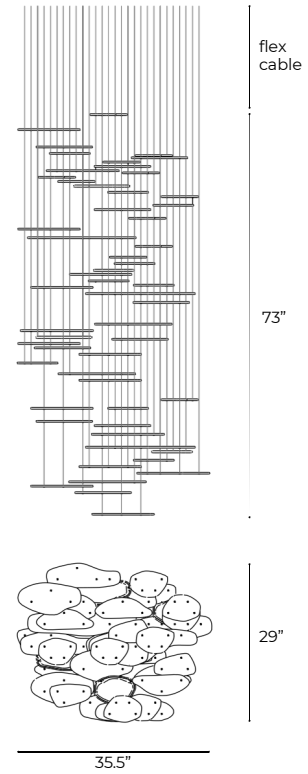

Bruma Chandelier Cascade 185

BMCHCD185

IP20

Materials

Murano Glass and Aluminium

Weight (excluded canopy)

~55 lbs

Power Input

110-120V 50-60Hz

Light Source (included)

4 Proprietary LEDs. Tot. 59.2W, 6008 Lumens, 2700K warm white. CRI>90. 75% downwards and 25% upwards.

CONFIGURATION

STEP 1 - CHOOSE YOUR METAL + GLASS FINISH

METAL + GLASS

Ø37.9" X H1.4"

WHITE RAL 9016

PHASECUT

*Custom Canopy Colour (RAL Classic) available on request

+ Single canopy with built-in Driver and Alternative dimmable standards, if required by electrician.

Ø37.9" X H1.4"

WHITE RAL 9016

1-10 VOLT