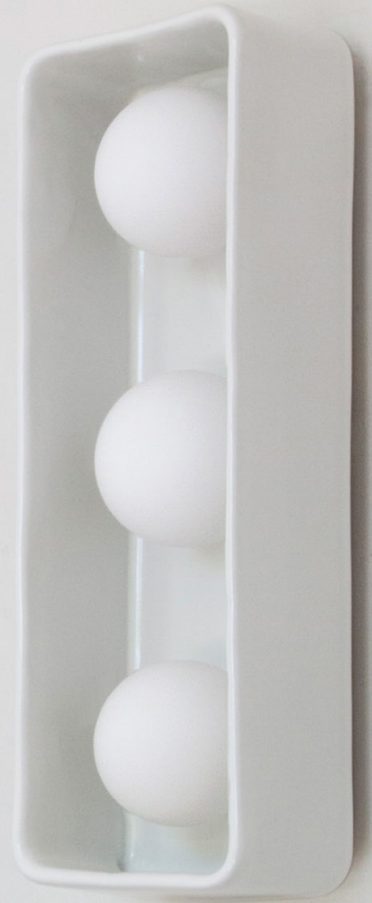

WORKSTEAD

brick

WORKSTEAD

BRICK I
glazed white

WORKSTEAD

BRICK I

hardwired

Description

The BRICK I is a modern interpretation of the classic vanity light, celebrating the dialogue between the handmade and the serial. A cast earthenware base hand-glazed in soft white frames a matte opal globe, suggesting a hollowed brick cradling a neotenic form. The ADA compliant fixture can be used on both walls and ceilings, for a flattering luminous glow. UL Listed. Damp Rated.

Body Finish

Glazed White

Hardware Finish

White Enamel

Dimensions

Overall Height - 5"
Width - 5"
Depth - 4"

Weight

4 lbs

Description

The BRICK III is a modern interpretation of the classic vanity sconce, celebrating the dialogue between the handmade and the serial. A cast earthenware base hand-glazed in soft white frames a trio of matte opal globes, suggesting a hollowed brick cradling neotenic forms. The ADA compliant sconce can be mounted vertically or horizontally for a flattering, luminous glow. UL Listed. Damp Rated.