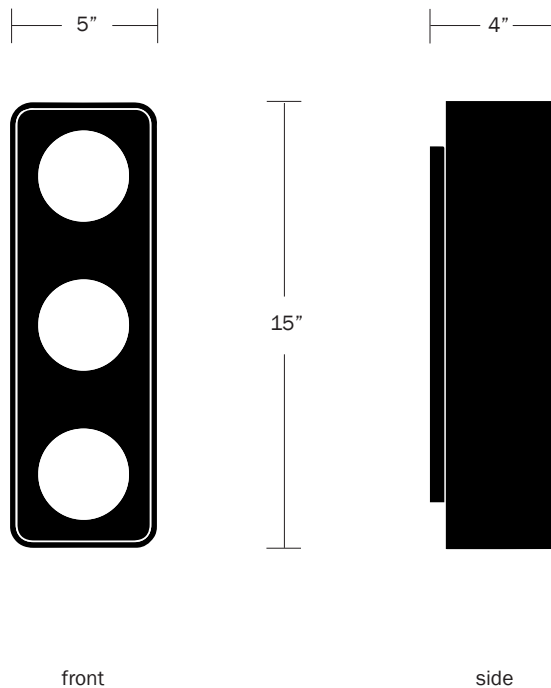

WORKSTEAD

BRICK III

hardwired

Description

The BRICK III is a modern interpretation of the classic vanity sconce, celebrating the dialogue between the handmade and the serial. A cast earthenware base hand-glazed in soft white frames a trio of matte opal globes, suggesting a hollowed brick cradling neotenic forms. The ADA compliant sconce can be mounted vertically or horizontally for a flattering, luminous glow. UL Listed. Damp Rated.

Body Finish

Glazed White

Hardware Finish

White Enamel

Dimensions

Overall Height - 15"
Width - 5"
Depth - 4"

Weight

10 lbs

Lamp

10 Watt LED Max
2.5 Watt Dimmable
Mini-Candelabra LED Included
35 Watt Equivalent
750 Lumens
3000K Color Temperature
Bulb Life 25,000 Hours
90+ CRI
110/120V, E12
220/240V, E14
UL/CE Listed
Damp Rated

front

side