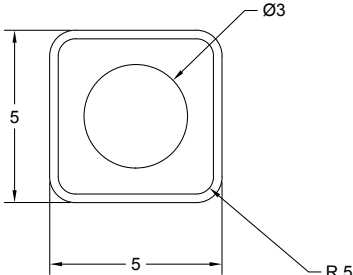

front

WORKSTEAD