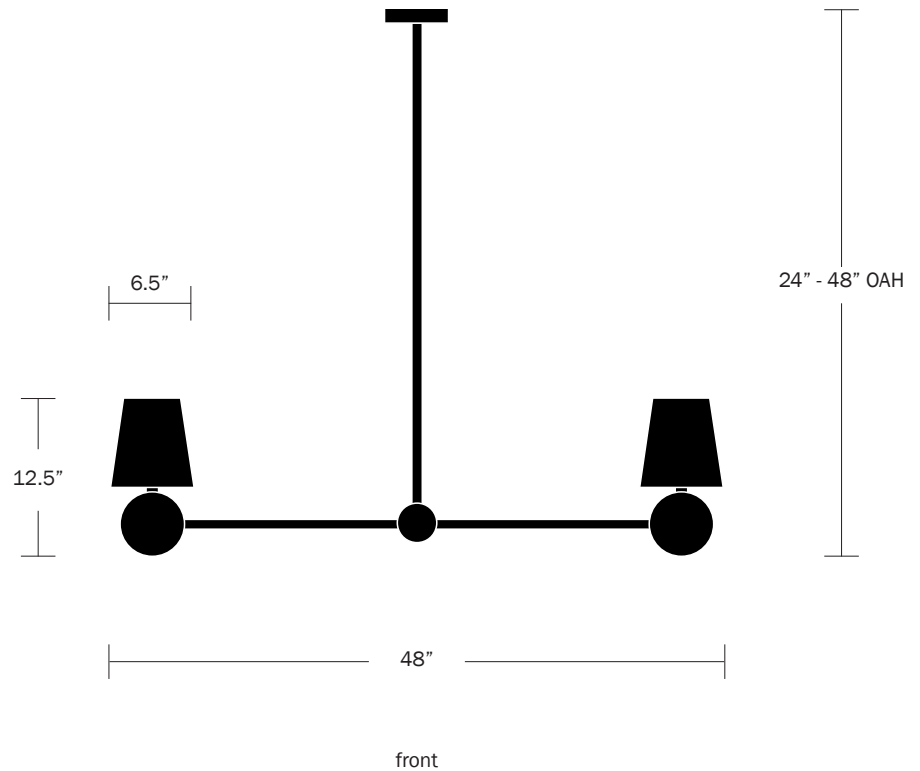

WORKSTEAD

BOLE PENDANT II

hardwired

Description

BOLE PENDANT II

is a visual balancing act. A seemingly delicate linear armature floats two robust spheres and their accompanying shades.

Evenly distributing light across a broad expanse this pendant lends both weight and levity to myriad installations.

Shade Finish Options

Natural Linen
Natural Burlap

Fixture Finish Options

Matte White Enamel
Matte Black Enamel

Dimensions

Overall Height Small - 24"
Medium - 36"
Large - 48"
Overall Length - 48"
Custom Heights Available
Canopy Diameter - 5"
Shade Top Diameter - 4.5"
Shade Bottom Diameter - 6.5"
Shade Height - 7"

Weight

17 lbs

Lamp

40 Watt Incandescent Max
(2) E12/ E14 Bulbs Included
2" Diameter
4.5W Dimmable LED Bulb
350 Lumens Per Bulb
2700K Color Temperature
Bulb Life 15,000 Hours
110/120V, E12
220/240V, E14
UL/cUL/CE Listed
Damp Rated