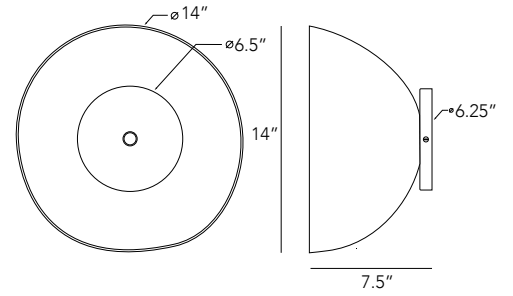

Willa Sconces

Ø 9"

Ø 11"

Ø 14"

MATT

BLACK

BRUSHED

NICKLE