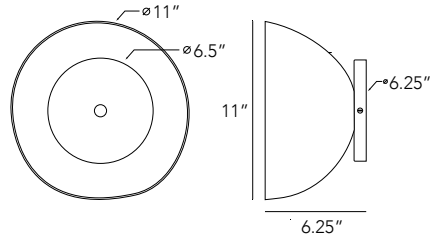

Willa Sconces

Ø 9"

Ø 11"

Ø 14"

MATT

BLACK

BRUSHED

NICKLE