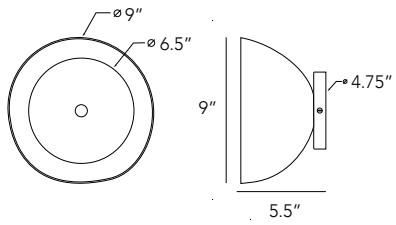

Willa Sconces

Ø 9"

Ø 11"

Ø 14"

MATT

BLACK

BRUSHED

NICKLE