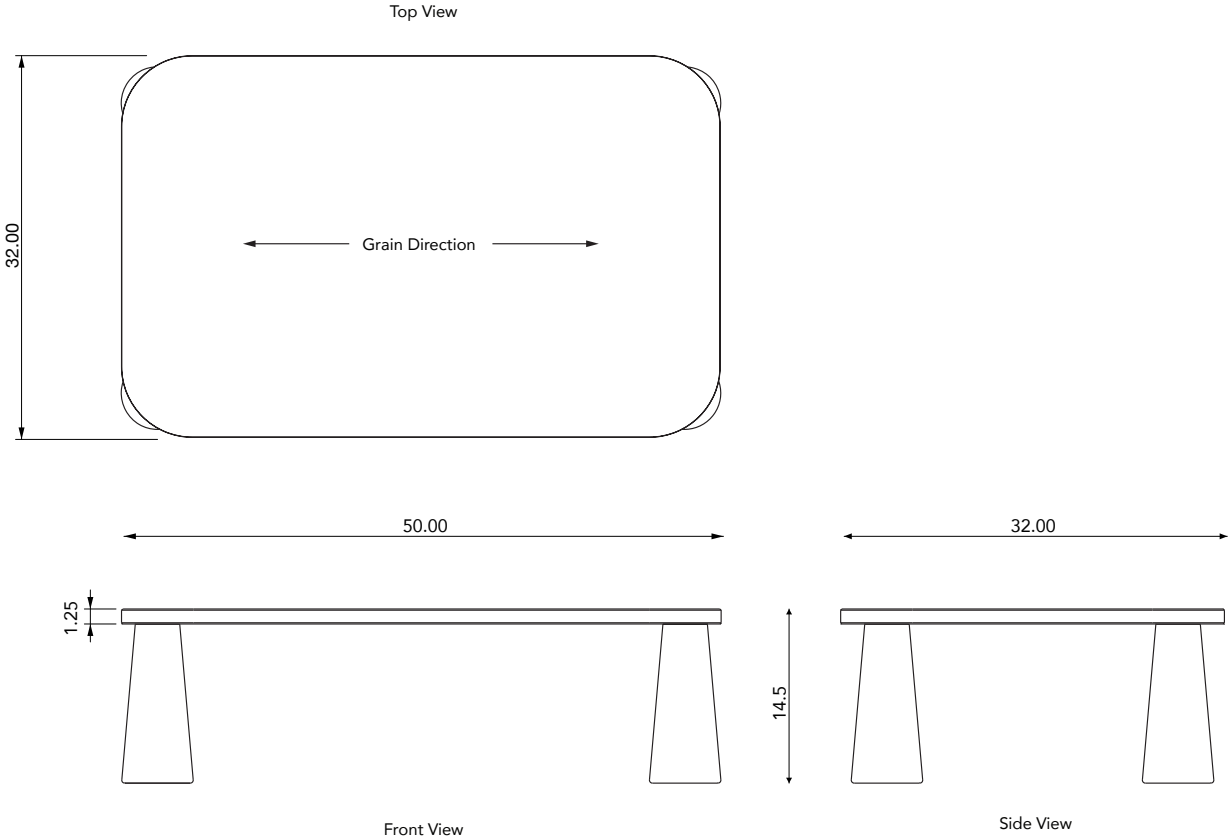

Pillar Coffee Table

NATURAL
CLEAR
COAT

BROWN
STAIN

WARM
BLACK
STAIN