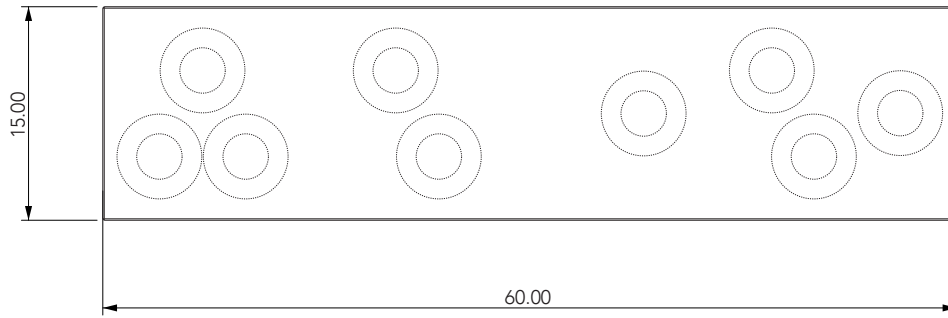

# Pillar Bench

Top View

Front View

Side View

NATURAL  
CLEAR  
COAT

BROWN  
STAIN

WARM  
BLACK  
STAIN