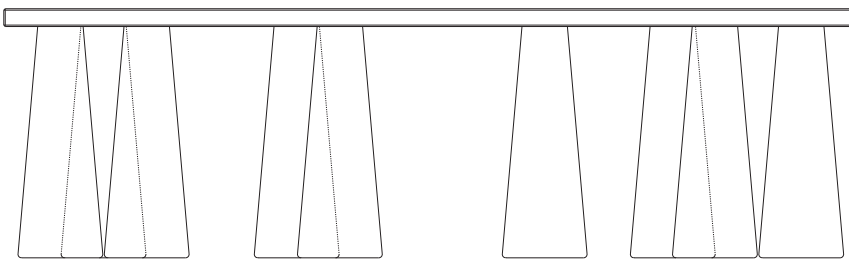

# Pillar Bench

Top View

Front View

Side View

NATURAL  
CLEAR  
COAT

BROWN  
STAIN

WARM  
BLACK  
STAIN