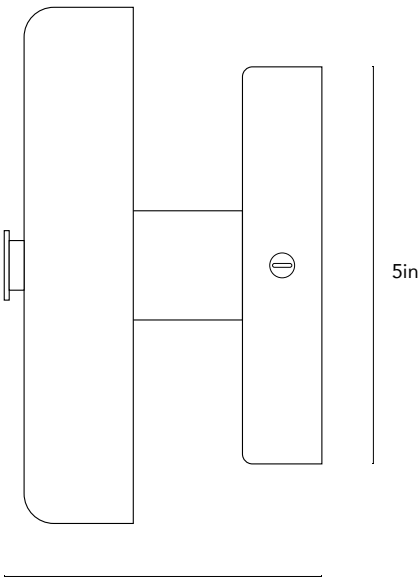

Nova Sconce

FRONT VIEW

SIDE VIEW

BLACK
STEEL

BRUSHED
BRASS

BRUSHED
NICKEL