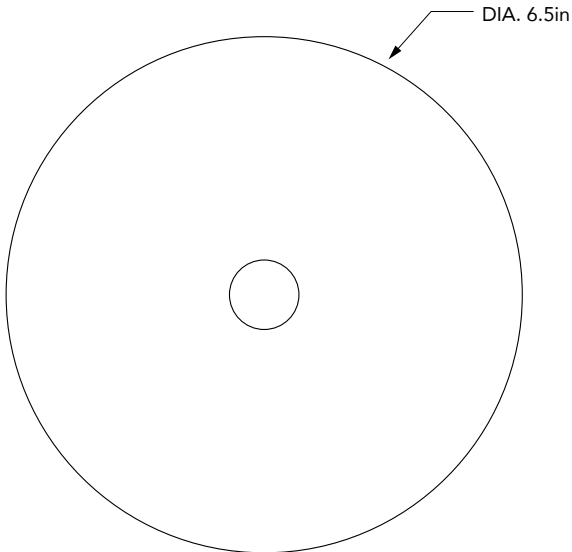

Nova Sconce

FRONT VIEW

SIDE VIEW

BLACK
STEEL

BRUSHED
BRASS

BRUSHED
NICKEL