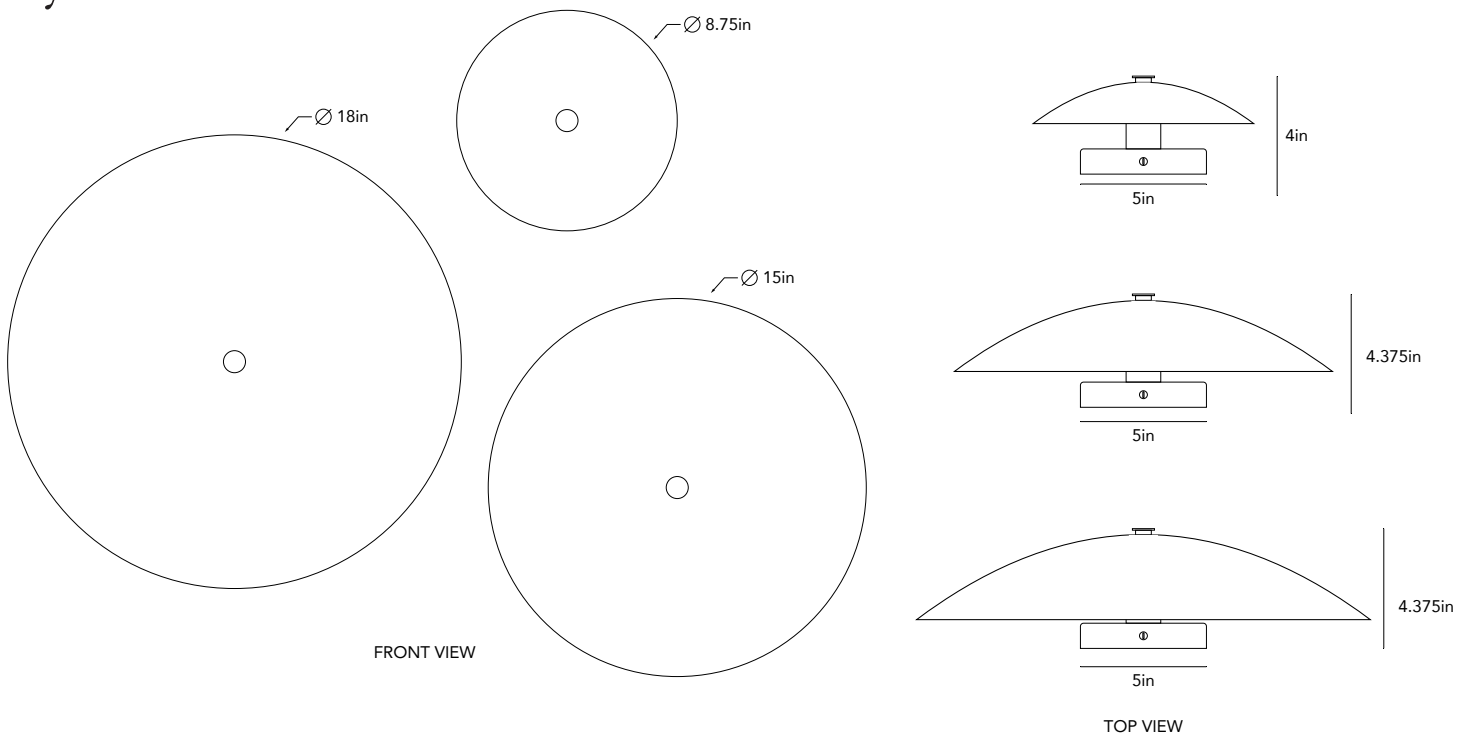

BEN & AJA BLANC

Lyra Sconce

AVAILABLE IN 8.75IN, 15IN, AND 18IN VERSIONS | HAND Poured & SLUMPED GLASS, LED MODULE, METAL
customization available upon request

Lyra Sconce

A modern hand poured and slumped glass dome floats effortlessly off the wall or ceiling providing distinct dimmable illumination.

DIMENSIONS

8.75L x 8.75W x 4.0D inches
15L x 15W x 4.375D inches
18L x 18W x 4.375D inches

WEIGHT

2.25 lbs | 4.75 lbs | 7.25 lbs

PRICE

8.75in \$1,200
15in \$2,300
18in \$3,400

GLASS OPTIONS

BEN & AJA BLANC