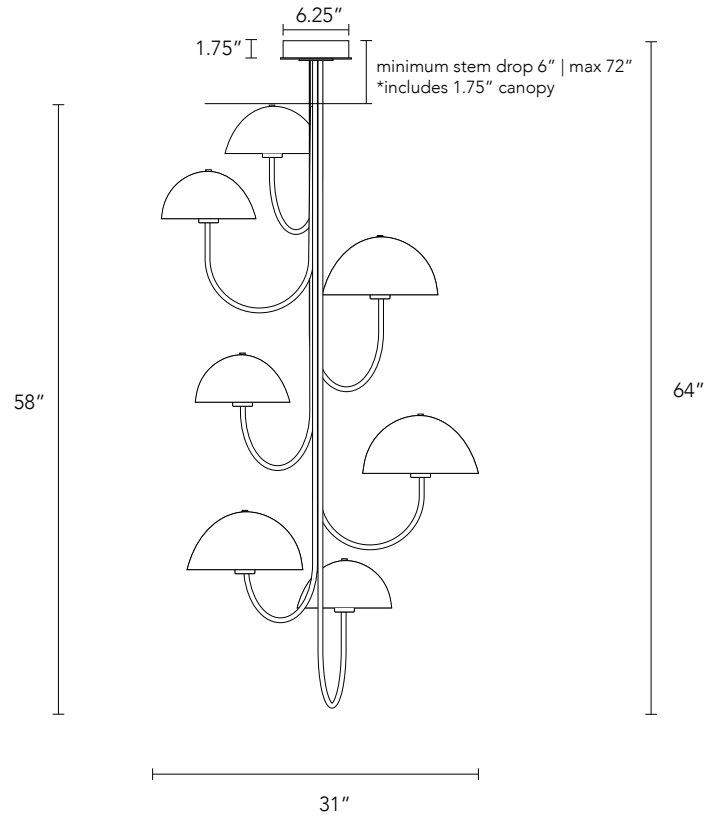

Willa Chandelier - 7 Light Vertical

MATT

BLACK

BRUSHED

NICKLE

BRUSHED

BRASS

UNLACQUERED