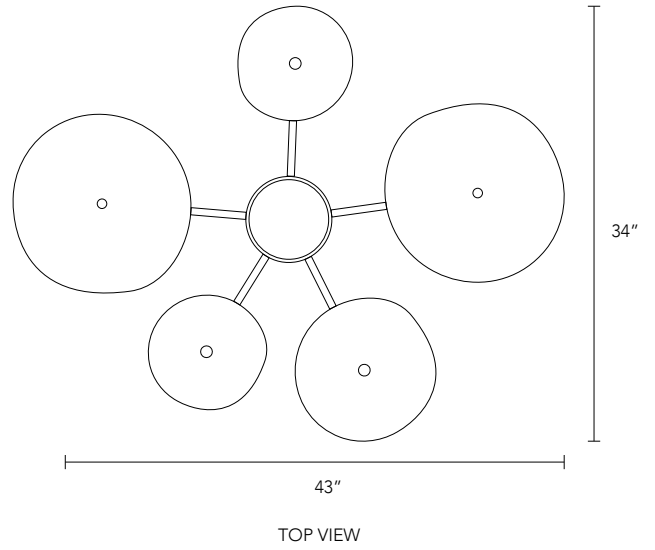

# Willa Chandelier - 5 Light

MATT

BLACK

BRUSHED

NICKLE

BRUSHED

BRASS

UNLACQUERED