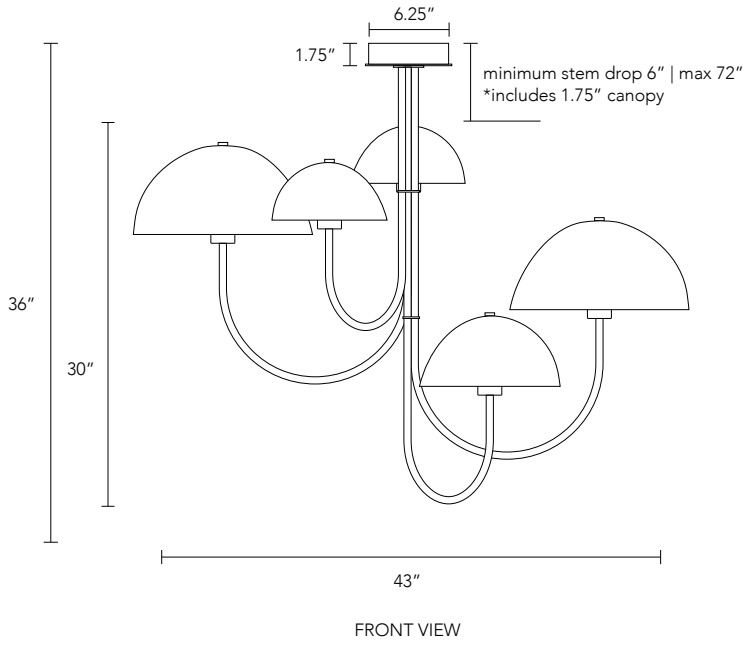

# Willa Chandelier - 5 Light

MATT

BLACK

BRUSHED

NICKLE

BRUSHED

BRASS

UNLACQUERED