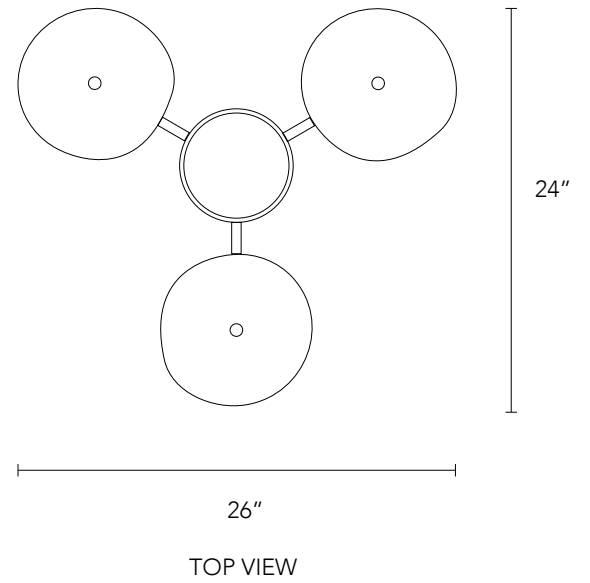

Willa Chandelier - 3 Light

MATT

BLACK

BRUSHED

NICKLE

BRUSHED

BRASS

UNLACQUERED