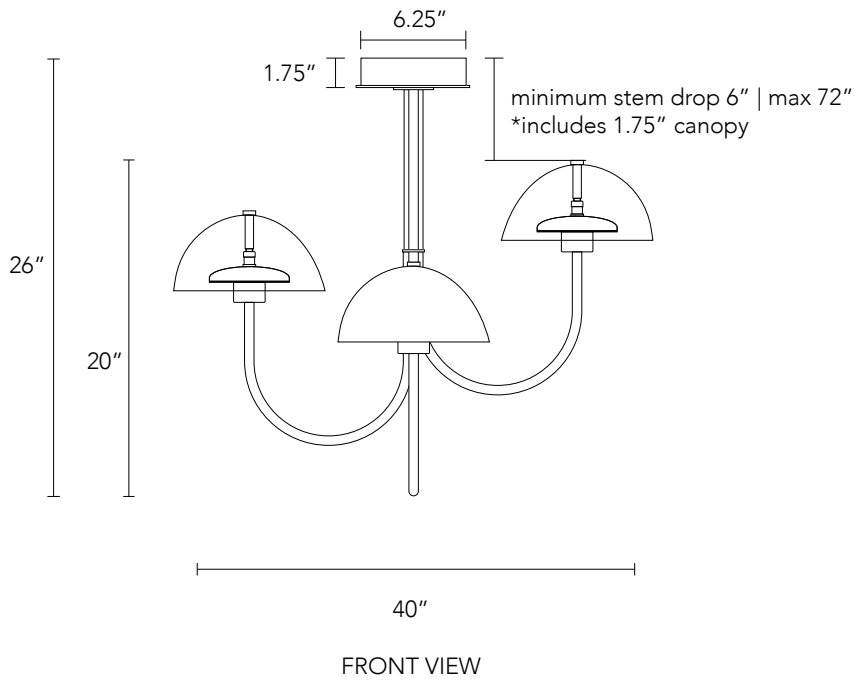

Willa Chandelier - 3 Light

MATT

BLACK

BRUSHED

NICKLE

BRUSHED

BRASS

UNLACQUERED