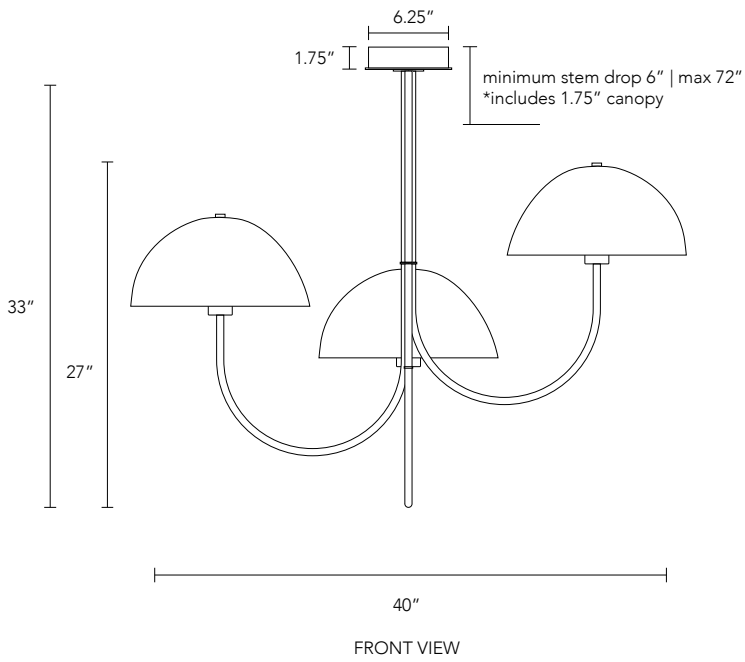

# Willa Chandelier - 3 Light Grand

MATT

BLACK

BRUSHED

NICKLE

BRUSHED

BRASS

UNLACQUERED