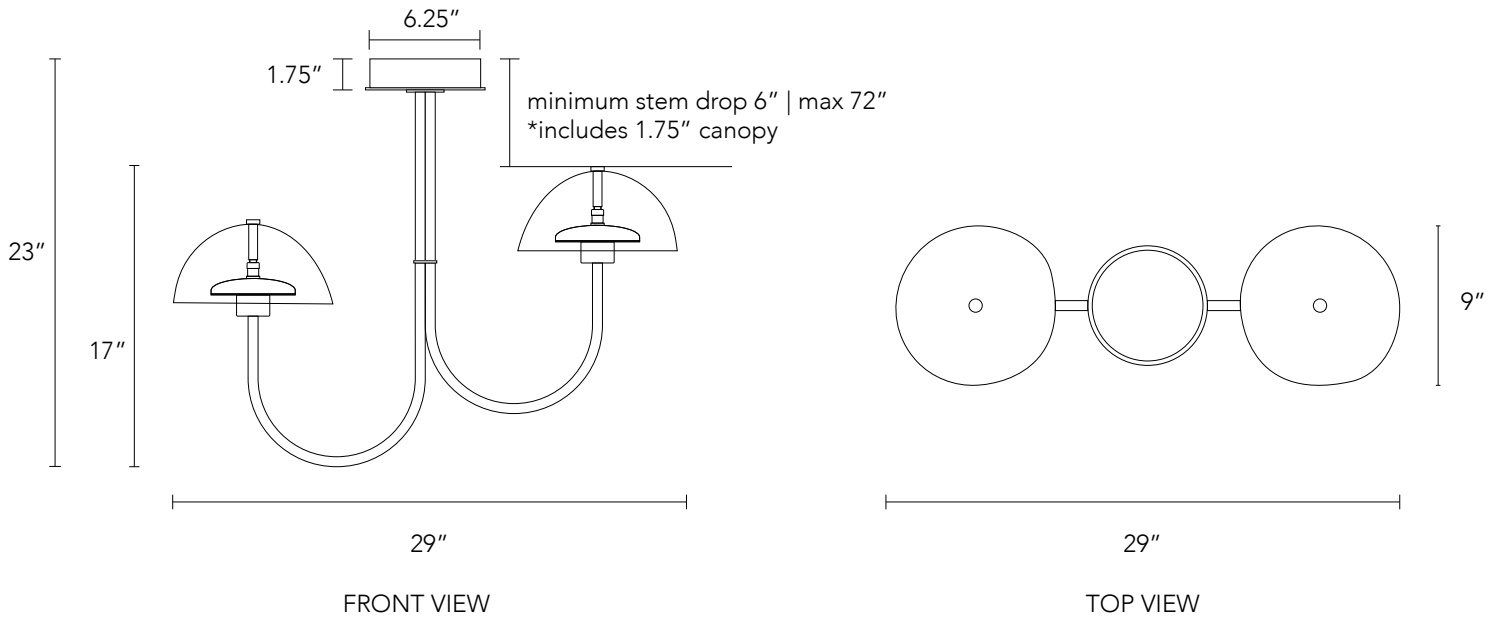

Willa Chandelier - 2 Light

MATT

BLACK

BRUSHED

NICKLE

BRUSHED

BRASS

UNLACQUERED