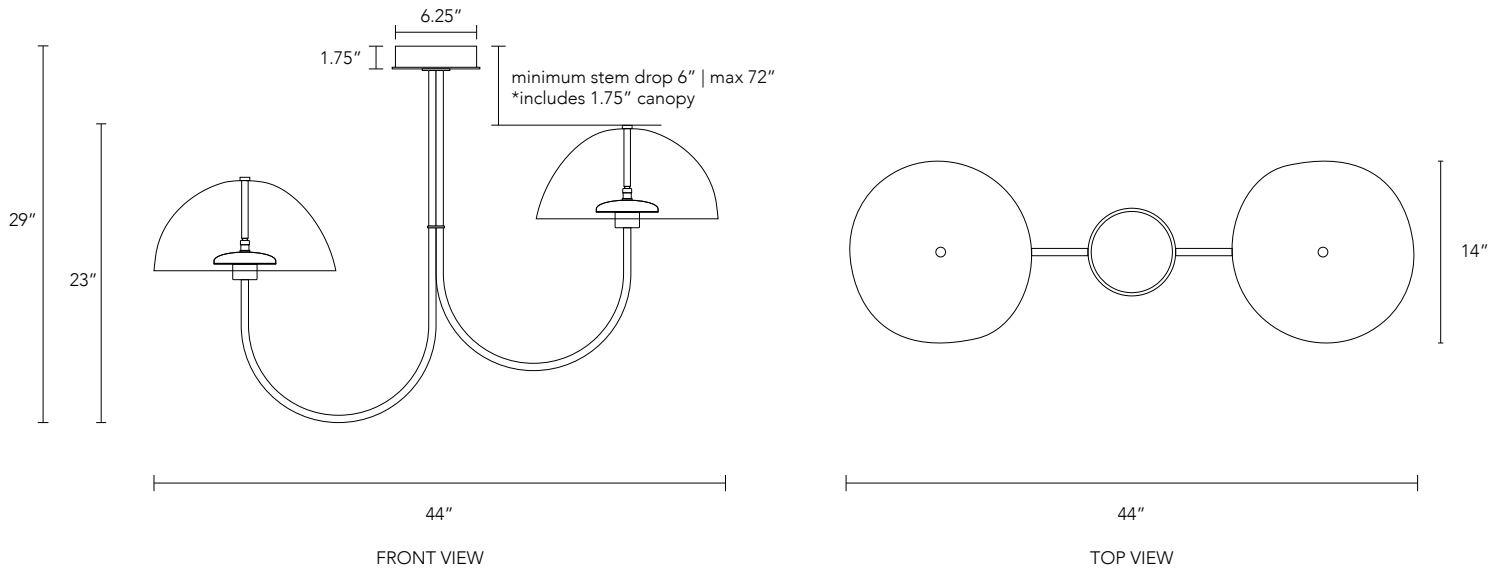

Willa Chandelier - 2 Light Grand

MATT

BLACK

BRUSHED

NICKLE

BRUSHED

BRASS

UNLACQUERED