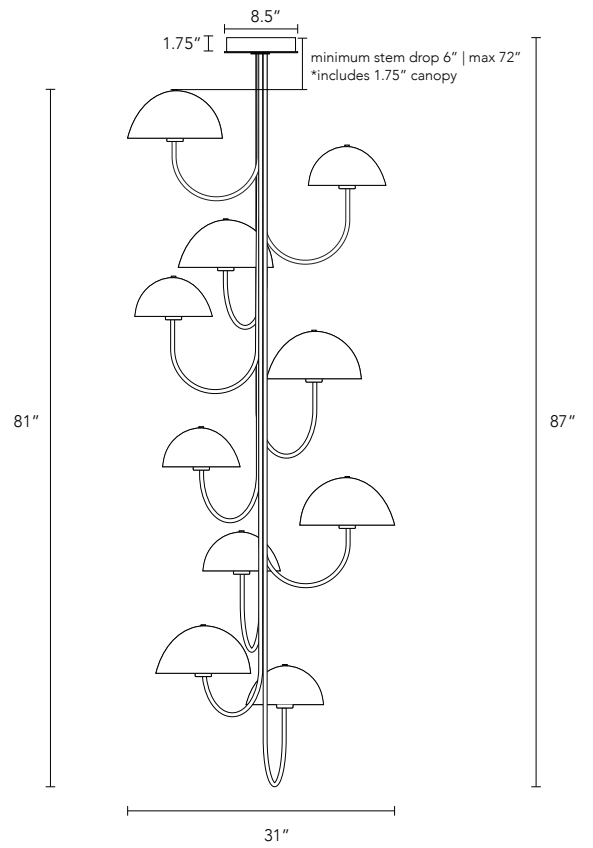

Willa Chandelier - 10 Light Vertical

METAL FINISH OPTIONS

BLACK
STEEL

BRUSHED
NICKLE

BRUSHED
BRASS

UNLACQUERED
BRASS

BLACKENED
BRASS