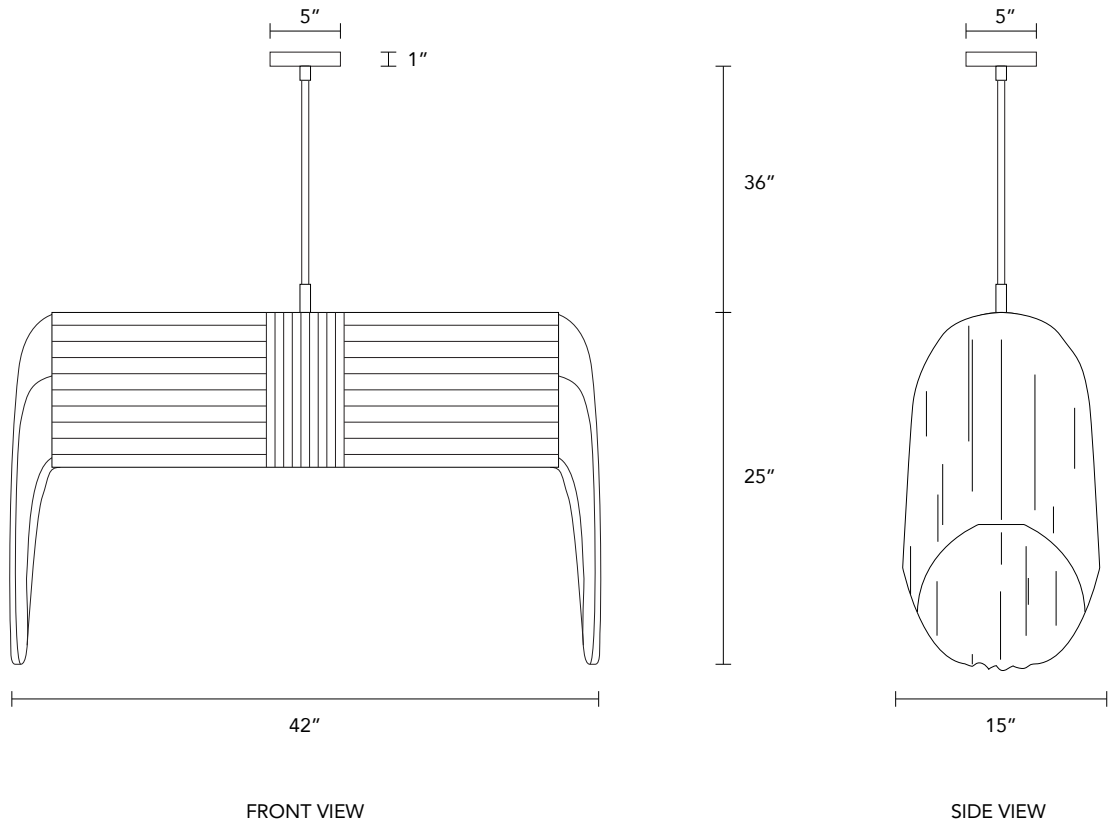

Notos Light No. 2

METAL FINISH OPTIONS

BLACK

STEEL

BRUSHED

NICKLE

BRUSHED

BRASS