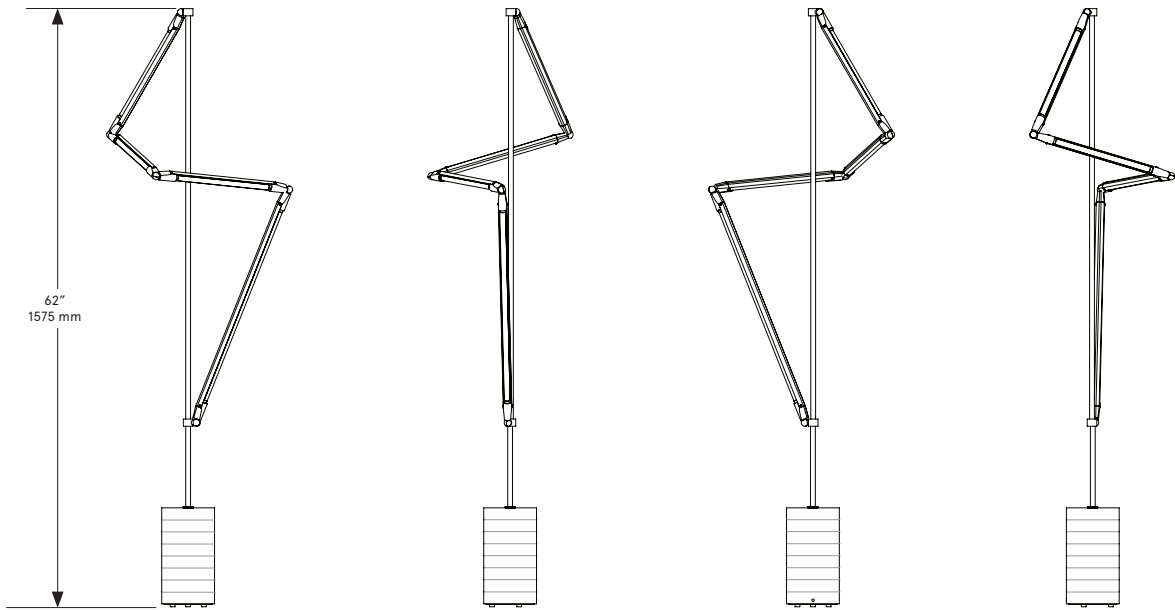

BE C BRITAIN

PLAN

Helix Floor

Lead Time

14 - 16 weeks

Dimensions

22 inch x 16 inch x 62 inch H
560 mm x 405 mm x 1575 mm H

Weight

28 lb / 12.6 kg

LED Illumination

24 VDC T5 LED tube
CRI 90

Color Temperature

2700 Kelvin

Wiring

Wired with one floor switch and one plug-in transformer (3" x 2" x 1.25").
Dimmer available at additional cost.

Electrical - Total

Wattage: 15 Watt
Lumens: 1200 Lumens

Input Voltage

110 - 240 VAC

Materials

Finished Brass

Standard Finishes

Brushed Brass
Oil-Rubbed Bronze
Satin Nickel
Nickel Brass Contrast