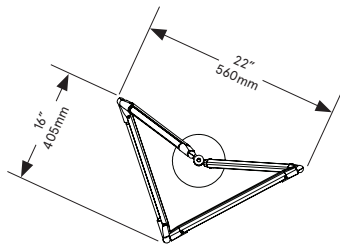

BE C BRITAIN

PLAN

Helix Floor

Lead Time

14 - 16 weeks

Dimensions

22 inch x 16 inch x 62 inch H
560 mm x 405 mm x 1575 mm H

Weight

28 lb / 12.6 kg

LED Illumination

24 VDC T5 LED tube
CRI 90

Color Temperature

2700 Kelvin

Wiring

Wired with one floor switch and one plug-in transformer (3" x 2" x 1.25").
Dimmer available at additional cost.