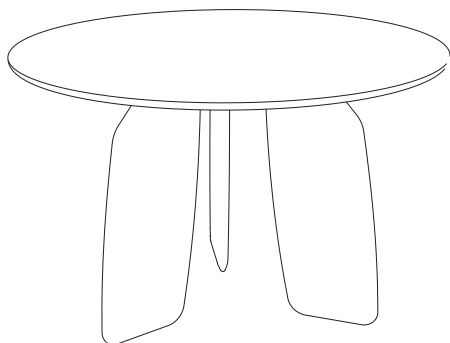

Name Bavaresk Table Round

A

Typology Dining table

Designer Christophe de la Fontaine

Description

A dining table with glass, marble or laminate top and beech legs. The iconographic helm-shaped legs are milled out of multiply wood then lacquered or dressed with fabric or leather.

Colours	15.1	white
----------------	-------------	--------------

15.2	bordeaux
-------------	-----------------

15.3	black
-------------	--------------

Name

Bavaresk Table Round

Dimensions

90 x 74cm or 110 x 74cm or 130 x 74cm