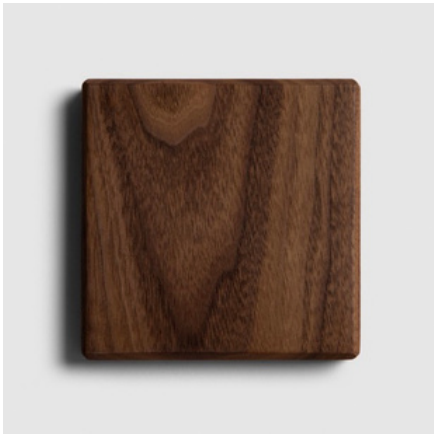

GARDE

WOOD FINISHES

WALNUT FINISH
(INDOOR)

TEAK FINISH
(OUTDOOR)

IROKO FINISH
(OUTDOOR)